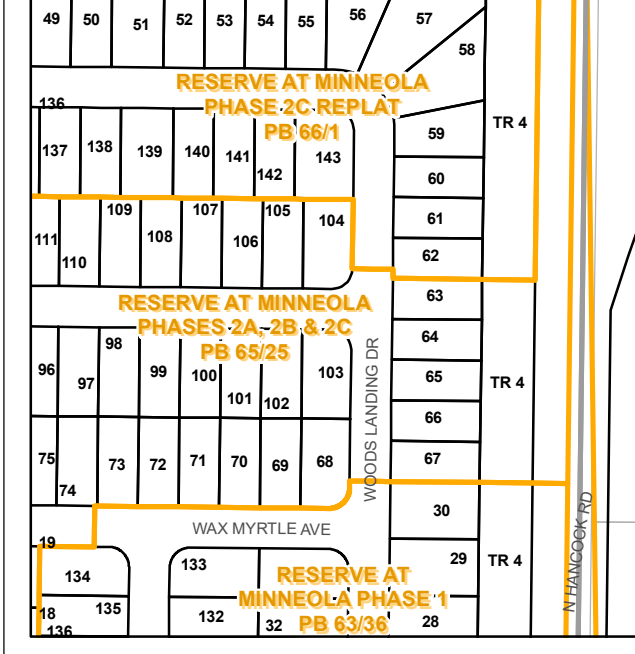

Big
Breedlove
Lake