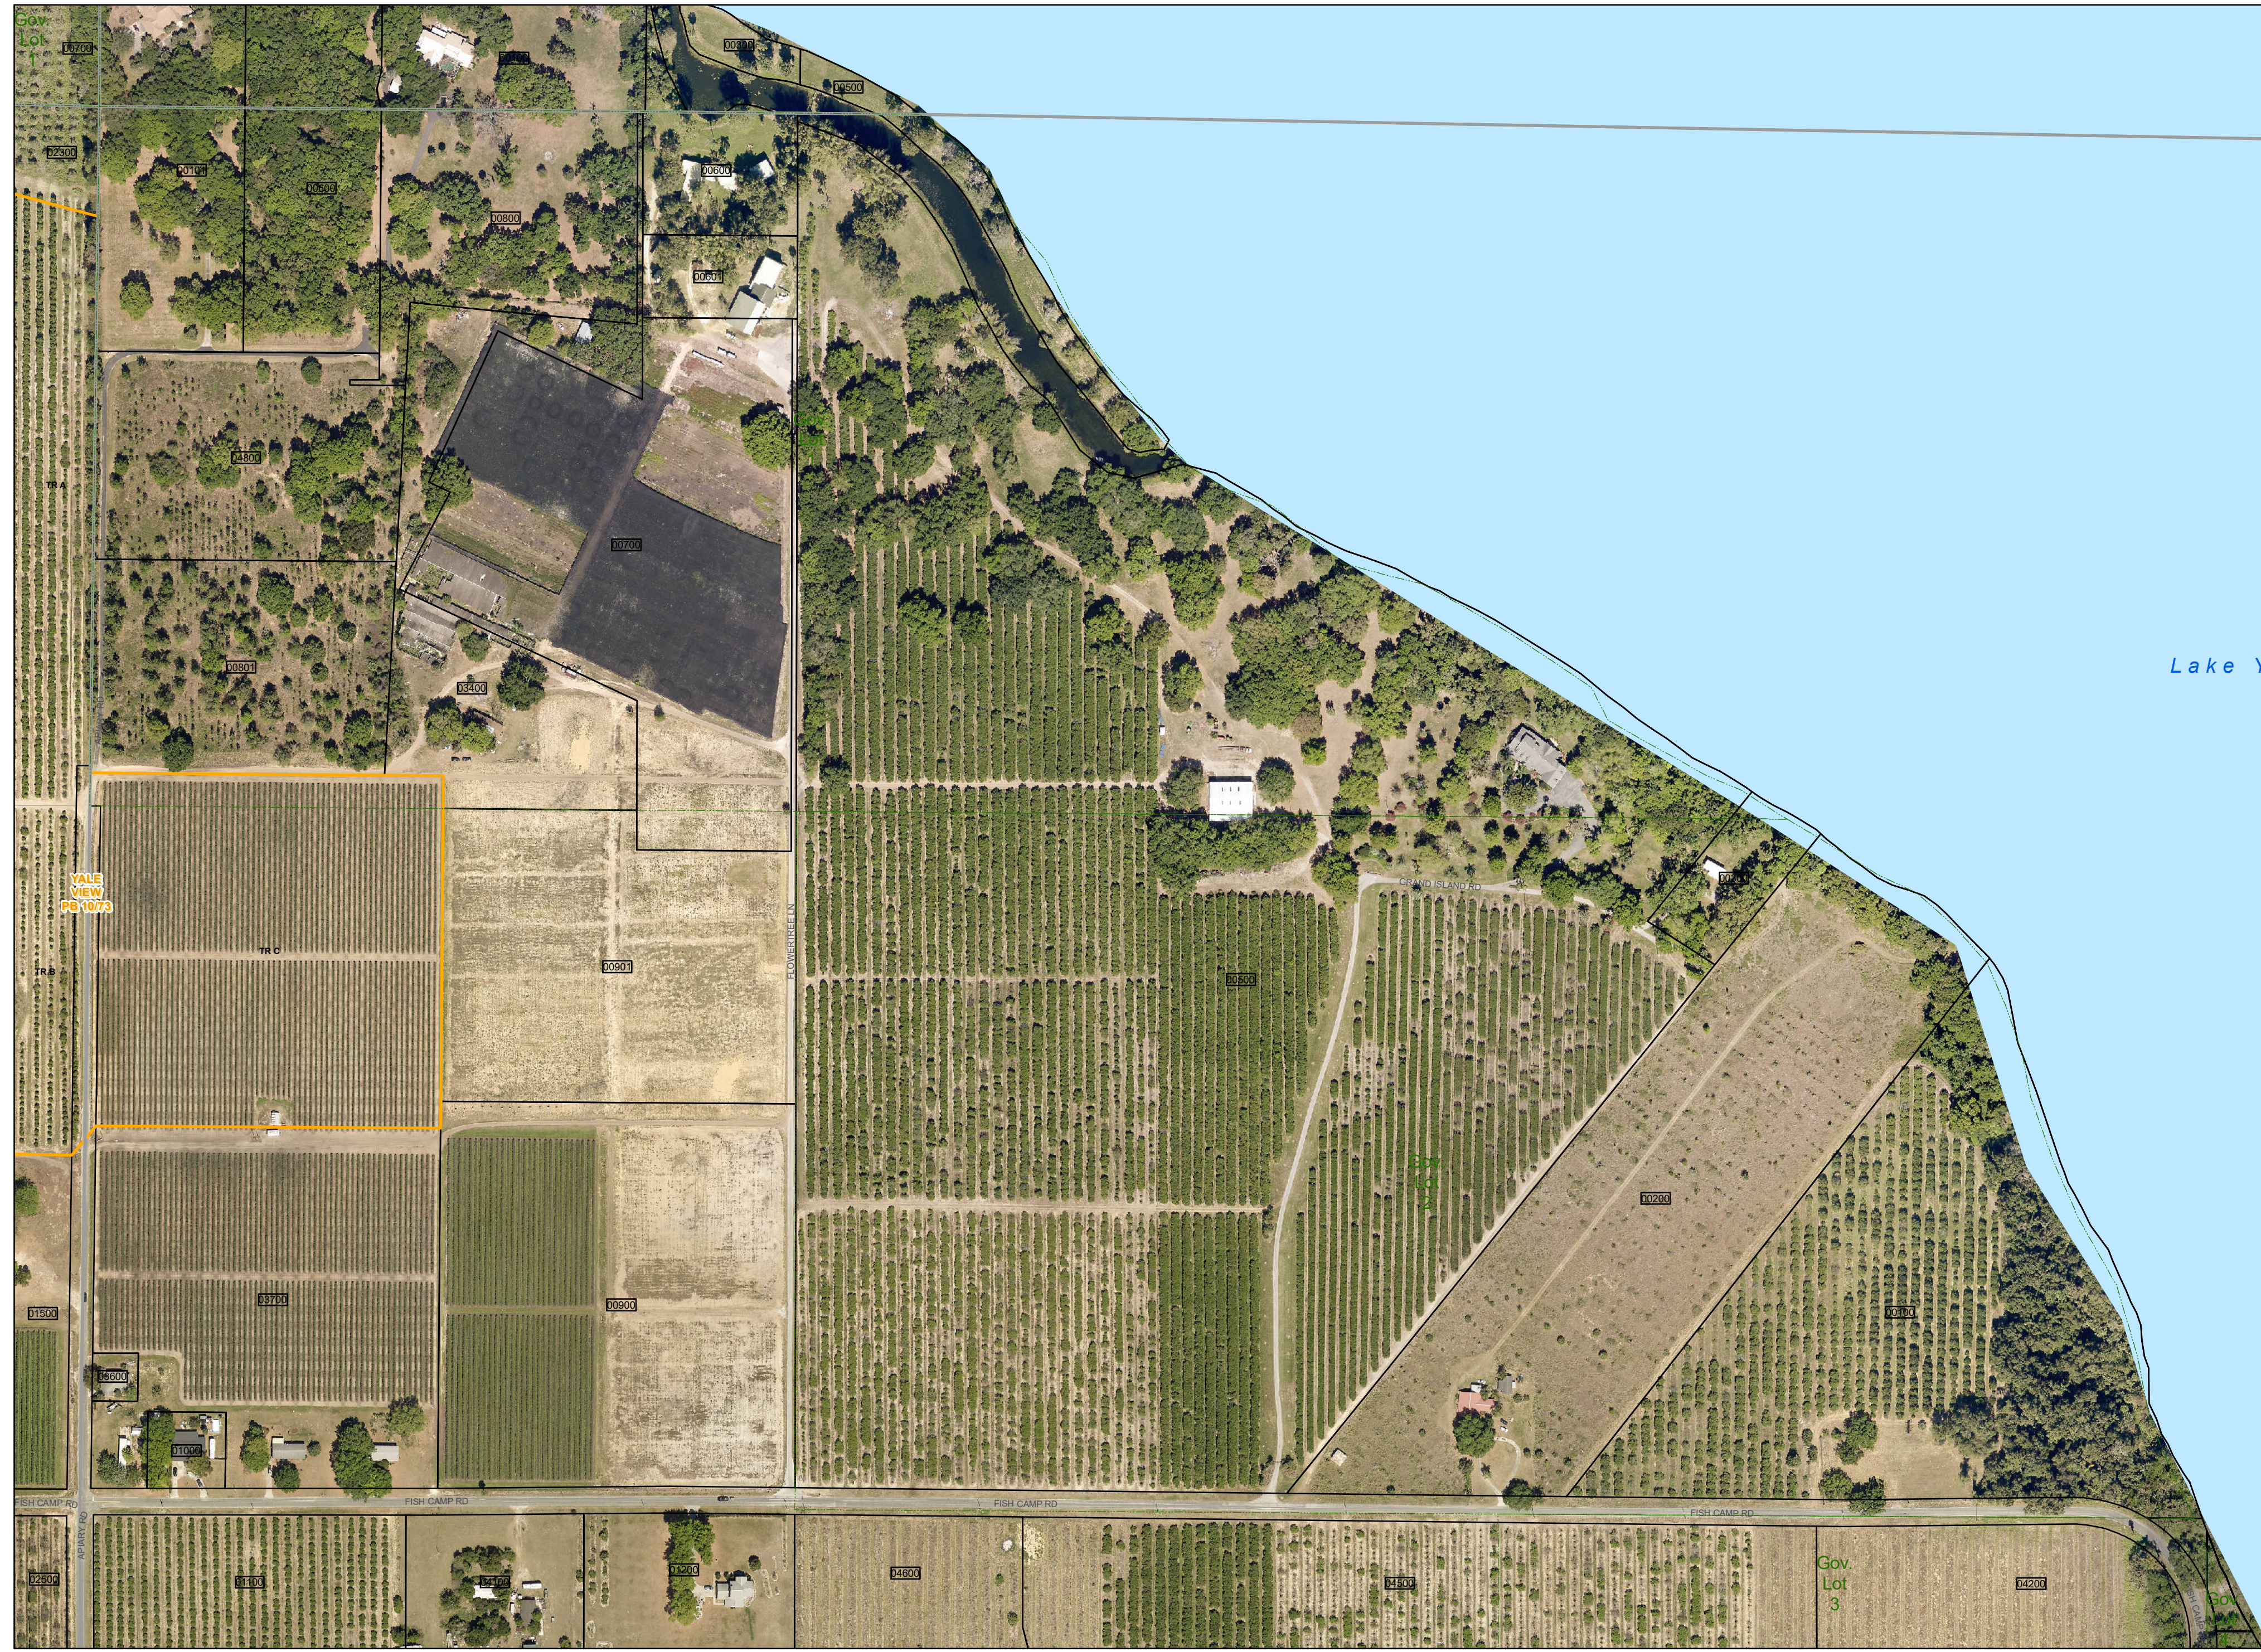

www.lakecoprappr.com
CAREY BAKER
LAKE COUNTY PROPERTY APPRAISER
320 W. MAIN STREET
TAVARES, FLORIDA 32778

Lake Yale

Path: Z:\Workgroups\PASS\TaxMap\DFCreation\TaxMaps\TaxMap_HalfSection\Aerial_Updated.mxd

- Tax Parcels
- Subdivision Lots
- Subdivision Blocks
- Subdivision Boundaries
- Easements
- Right of Way
- City Limits
- Lakes
- Government Lots
- Section Lines
- County Boundary

ASSESSMENT MAP
LAKE COUNTY, FLORIDA
Aerial Imagery: 2020
Coordinate System: NAD 1983 HARN StatePlane Florida East FIPS 0901 Feet

T18-R26-Sec29 N1/2

Date: 10/23/2020