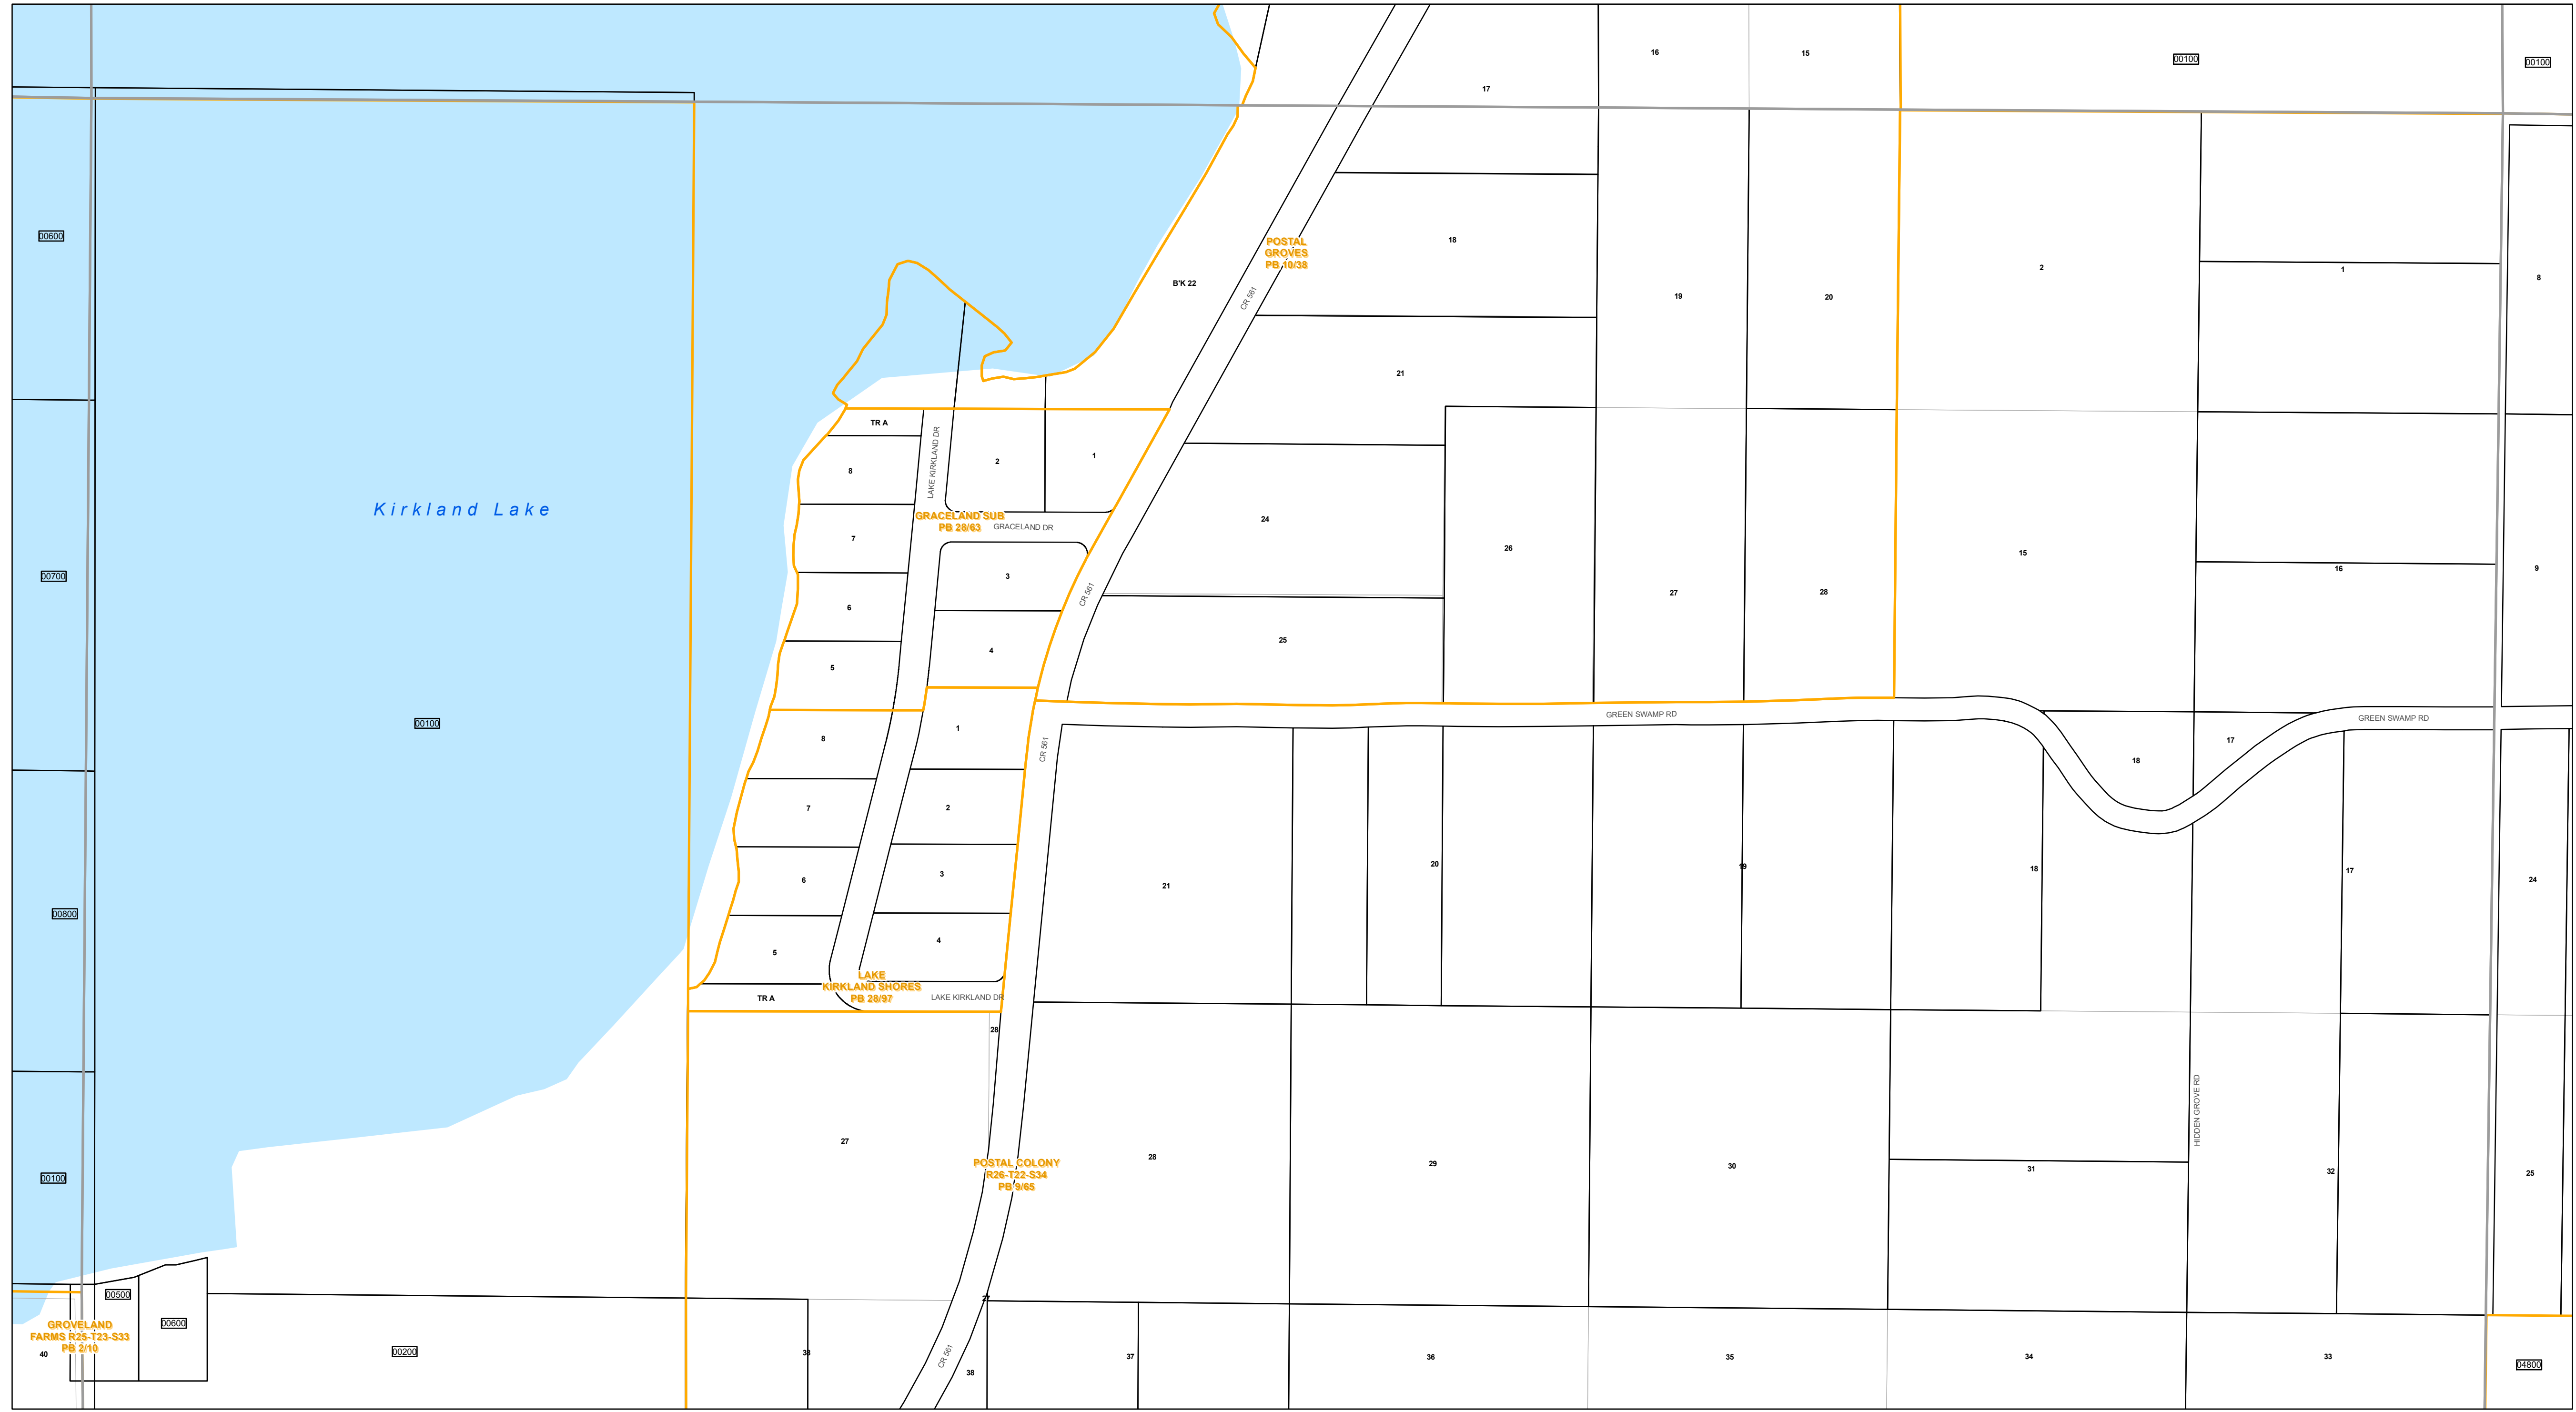

www.lakecopropappr.com
CAREY BAKER
LAKE COUNTY PROPERTY APPRAISER
320 W. MAIN STREET
TAVARES, FLORIDA 32778

ASSESSMENT MAP
LAKE COUNTY, FLORIDA
Coordinate System: NAD 1983 HARN StatePlane Florida East FIPS 0901 Feet

T23-R25-Sec34 N1/2
Date: 10/23/2020