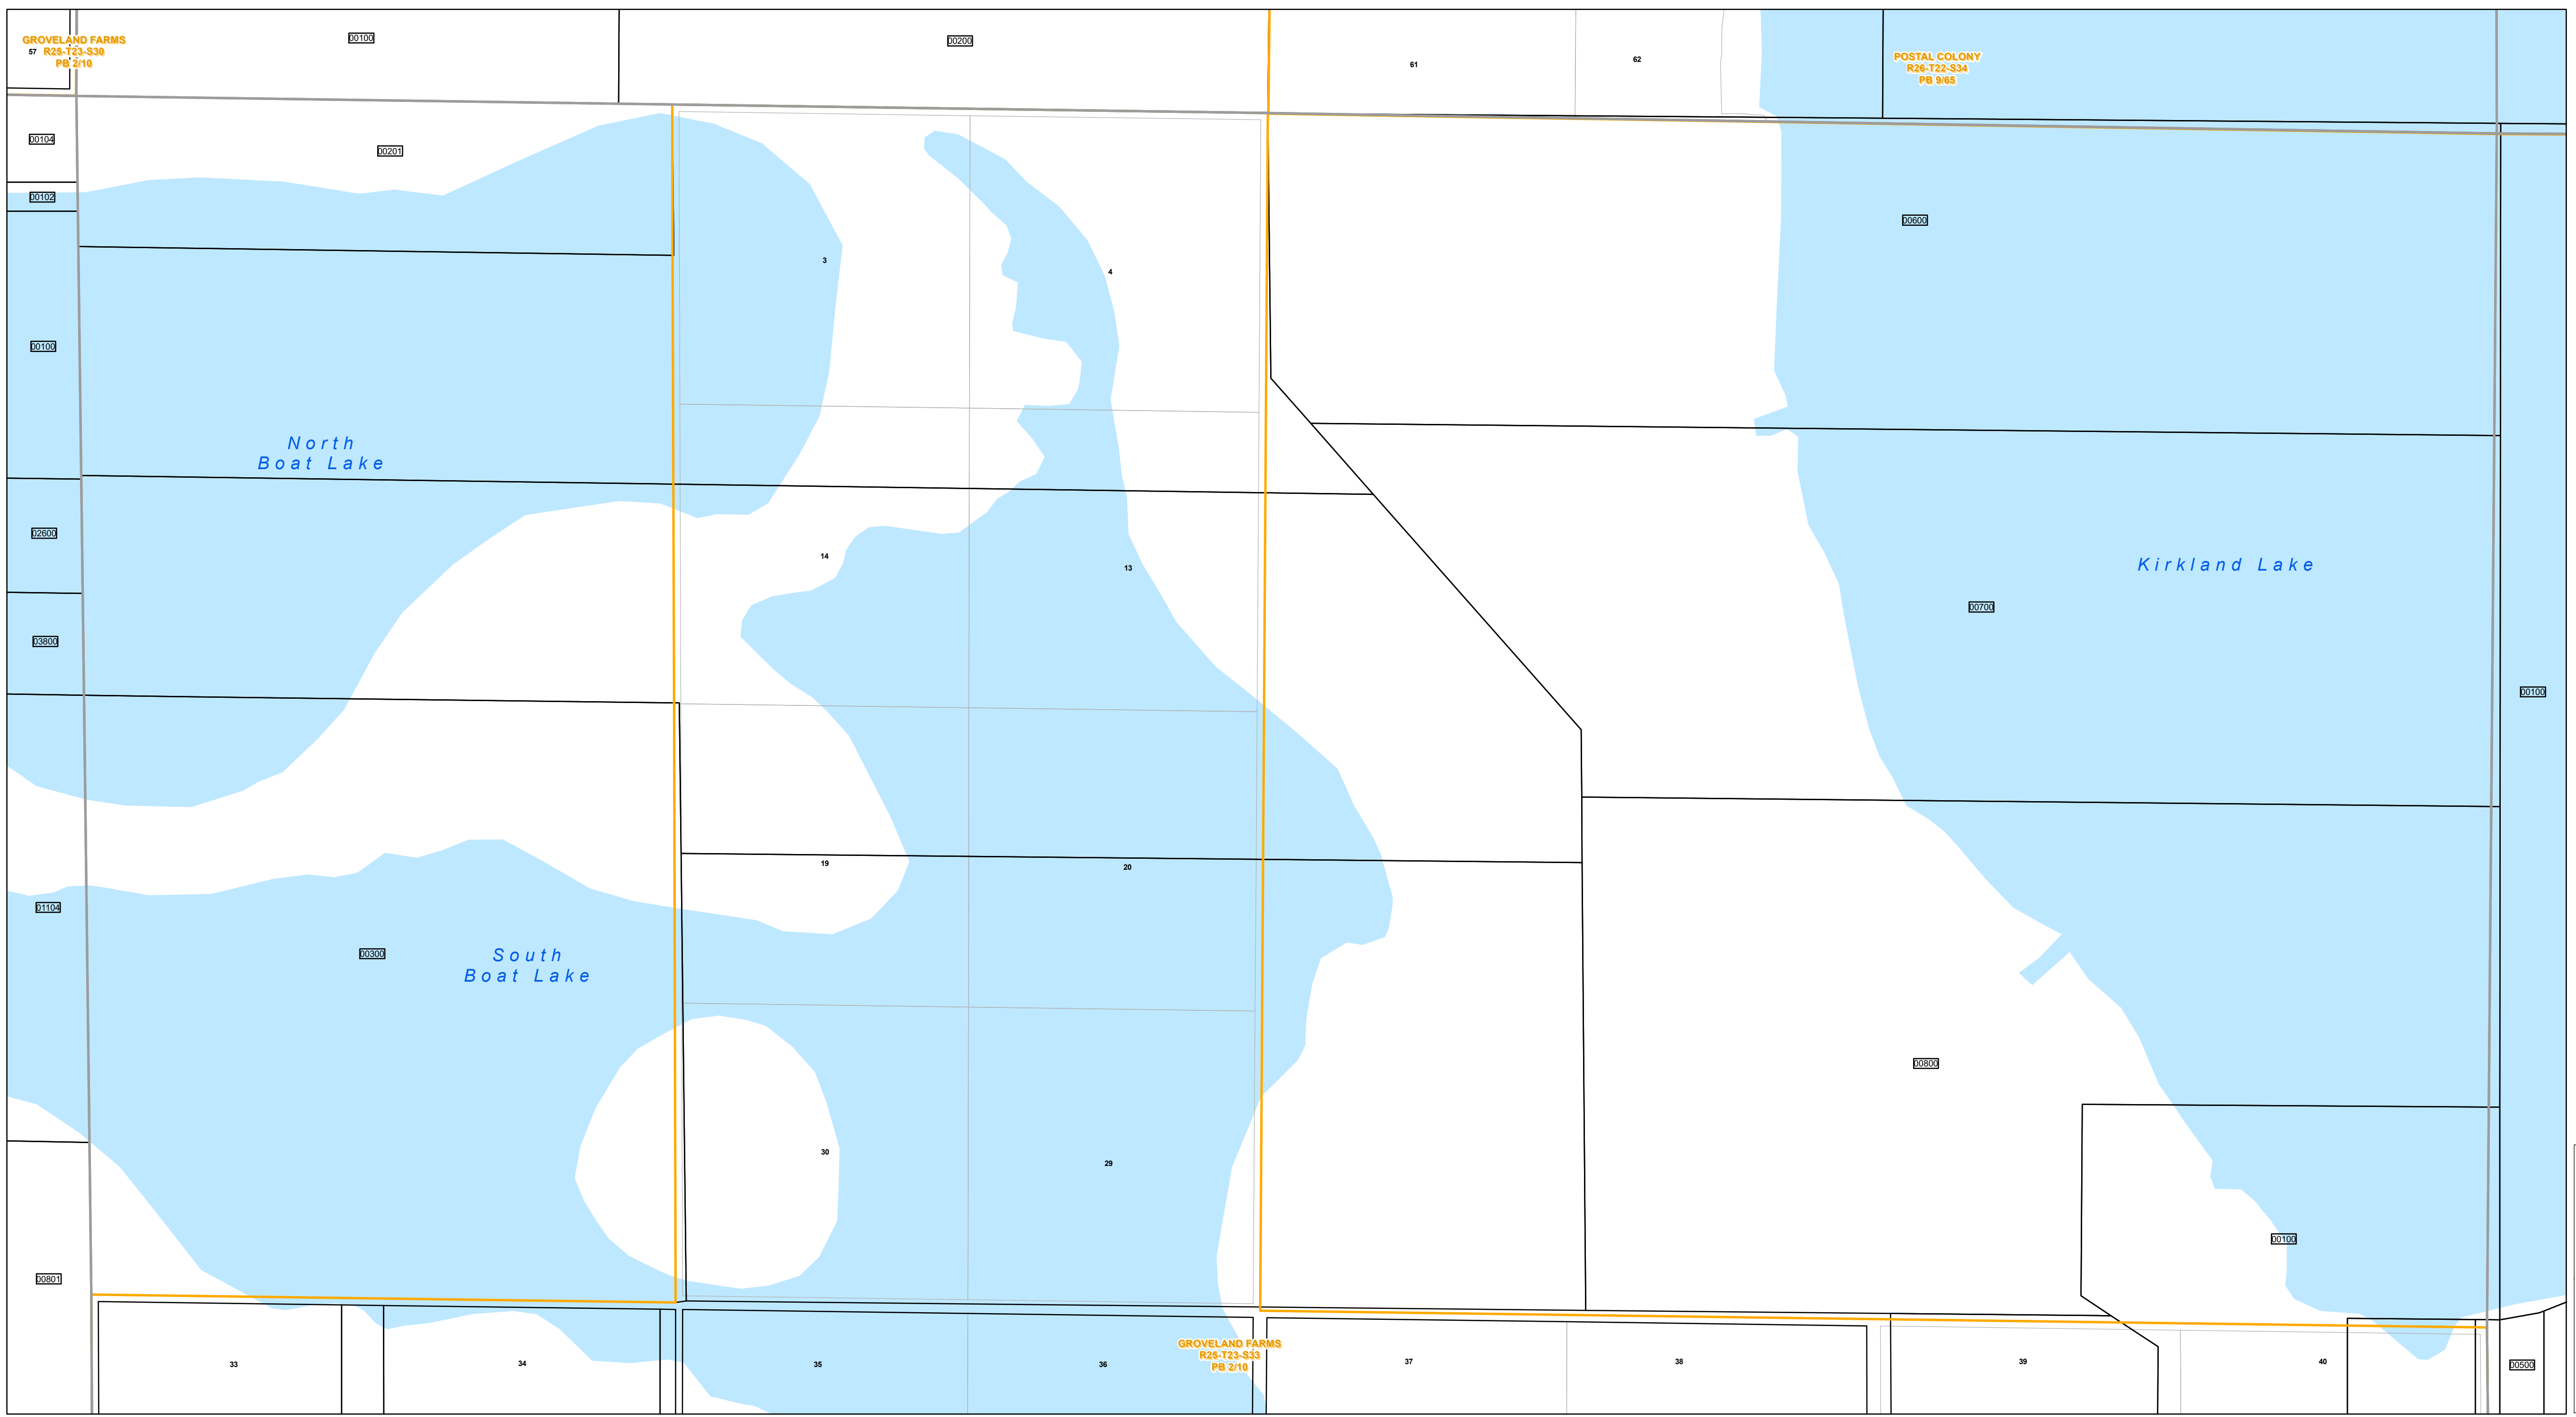

www.lakecopropappr.com
CAREY BAKER
LAKE COUNTY PROPERTY APPRAISER
320 W. MAIN STREET
TAVARES, FLORIDA 32778

ASSESSMENT MAP
LAKE COUNTY, FLORIDA
Coordinate System: NAD 1983 HARN StatePlane Florida East FIPS 0901 Feet

T23-R25-Sec33 N1/2
Date: 10/23/2020