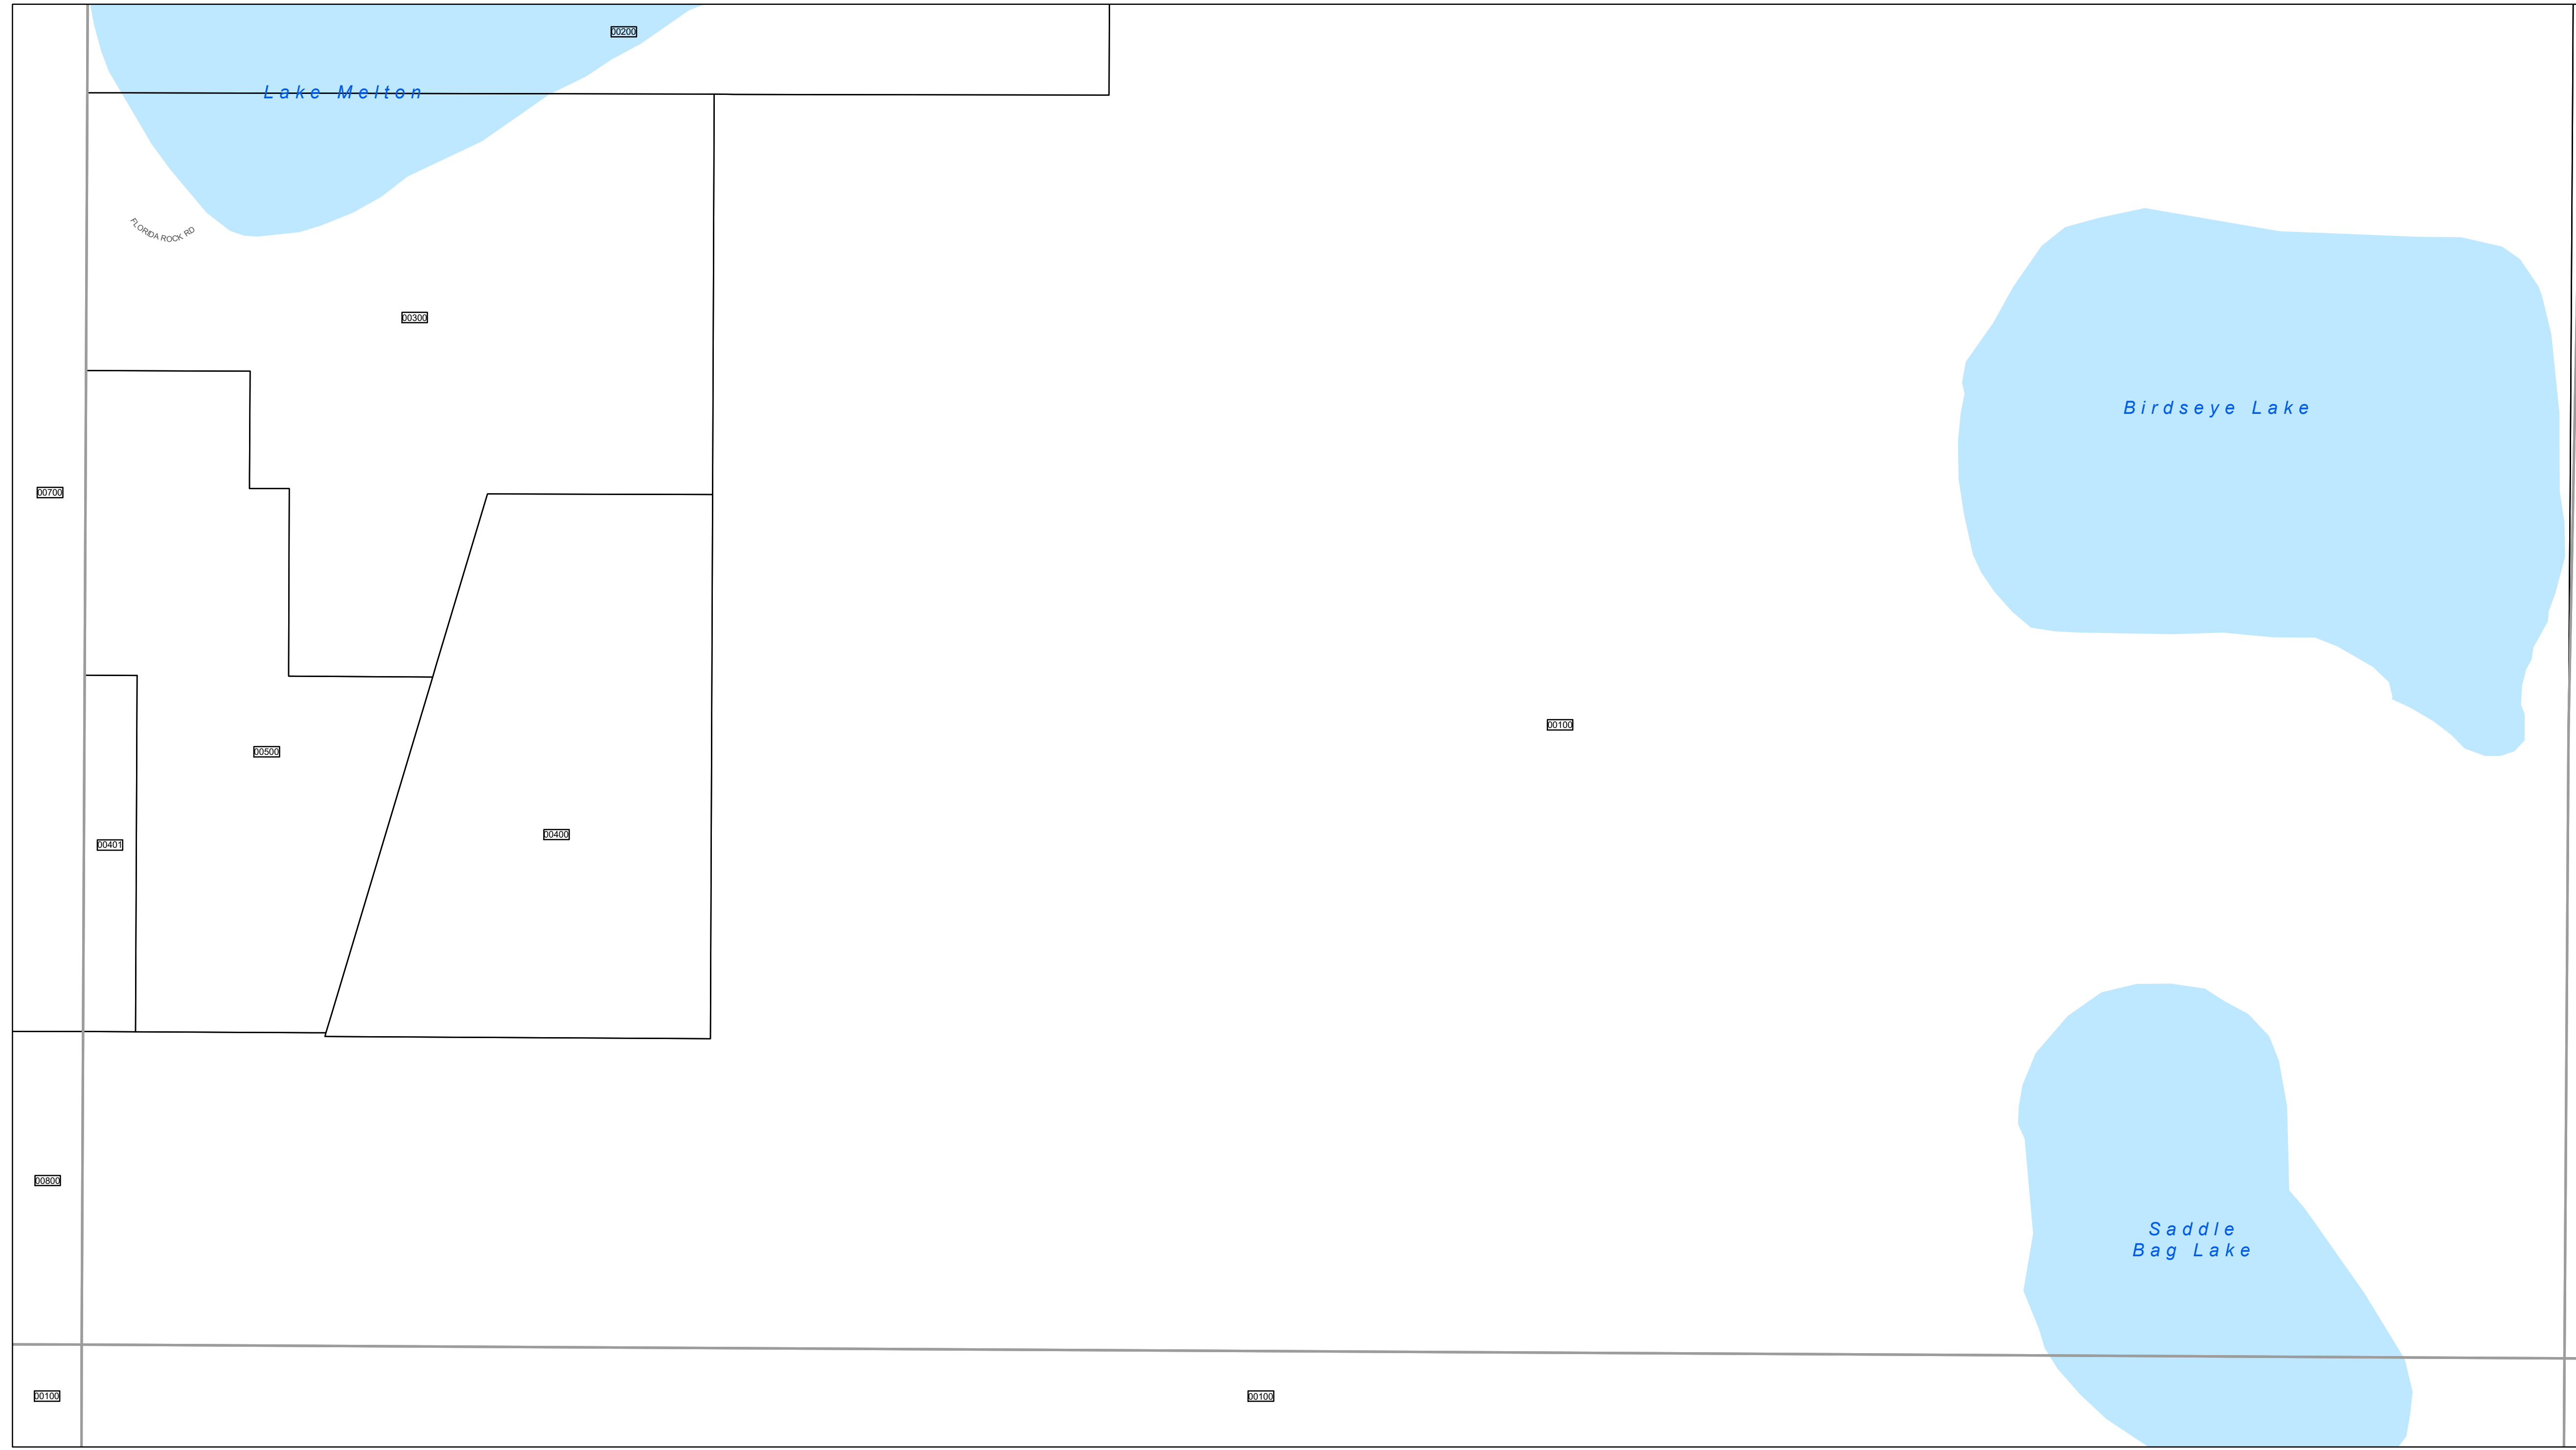

www.lakecopropappr.com
CAREY BAKER
LAKE COUNTY PROPERTY APPRAISER
320 W. MAIN STREET
TAVARES, FLORIDA 32778

ASSESSMENT MAP
LAKE COUNTY, FLORIDA

Date: 10/23/2020

Coordinate System: NAD 1983 HARN StatePlane Florida East FIPS 0901 Feet

T20-R26-Sec16 S1/2
Date: 10/23/2020