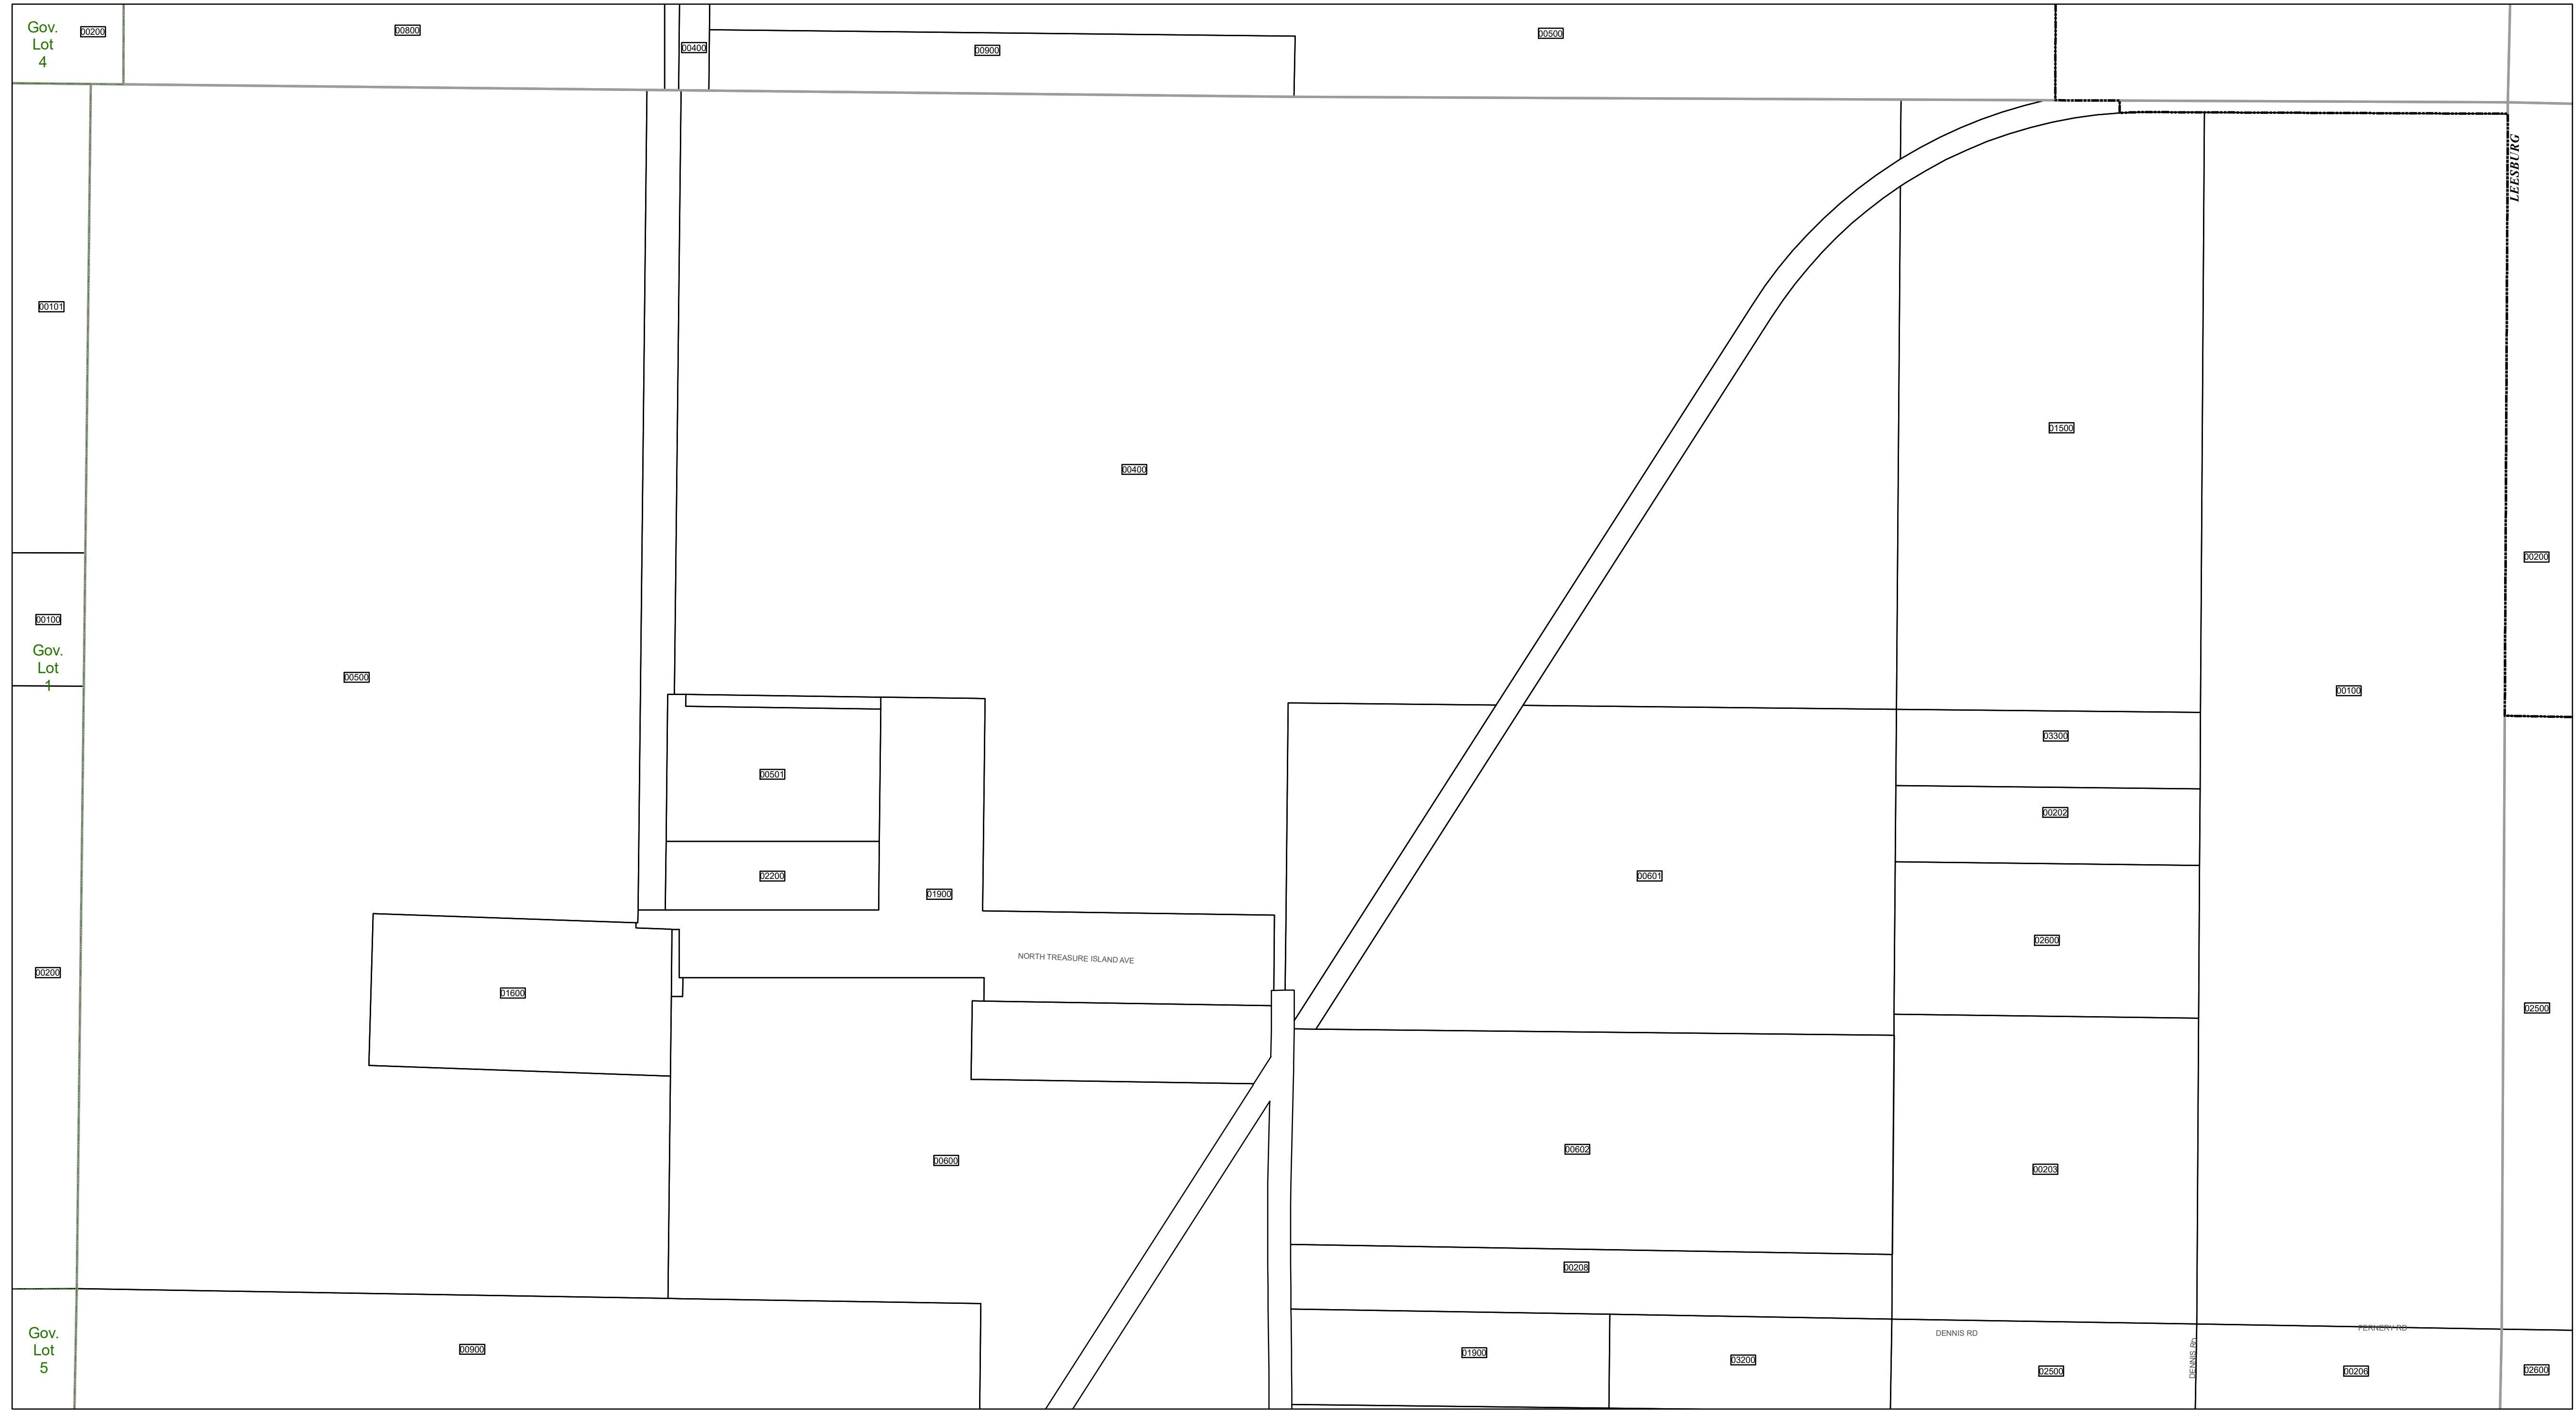

www.lakecopropappr.com
CAREY BAKER
LAKE COUNTY PROPERTY APPRAISER
320 W. MAIN STREET
TAVARES, FLORIDA 32778

ASSESSMENT MAP
LAKE COUNTY, FLORIDA

Date: 10/23/2020

Coordinate System: NAD 1983 HARN StatePlane Florida East FIPS 0901 Feet

T19-R25-Sec04 N1/2
Date: 10/23/2020