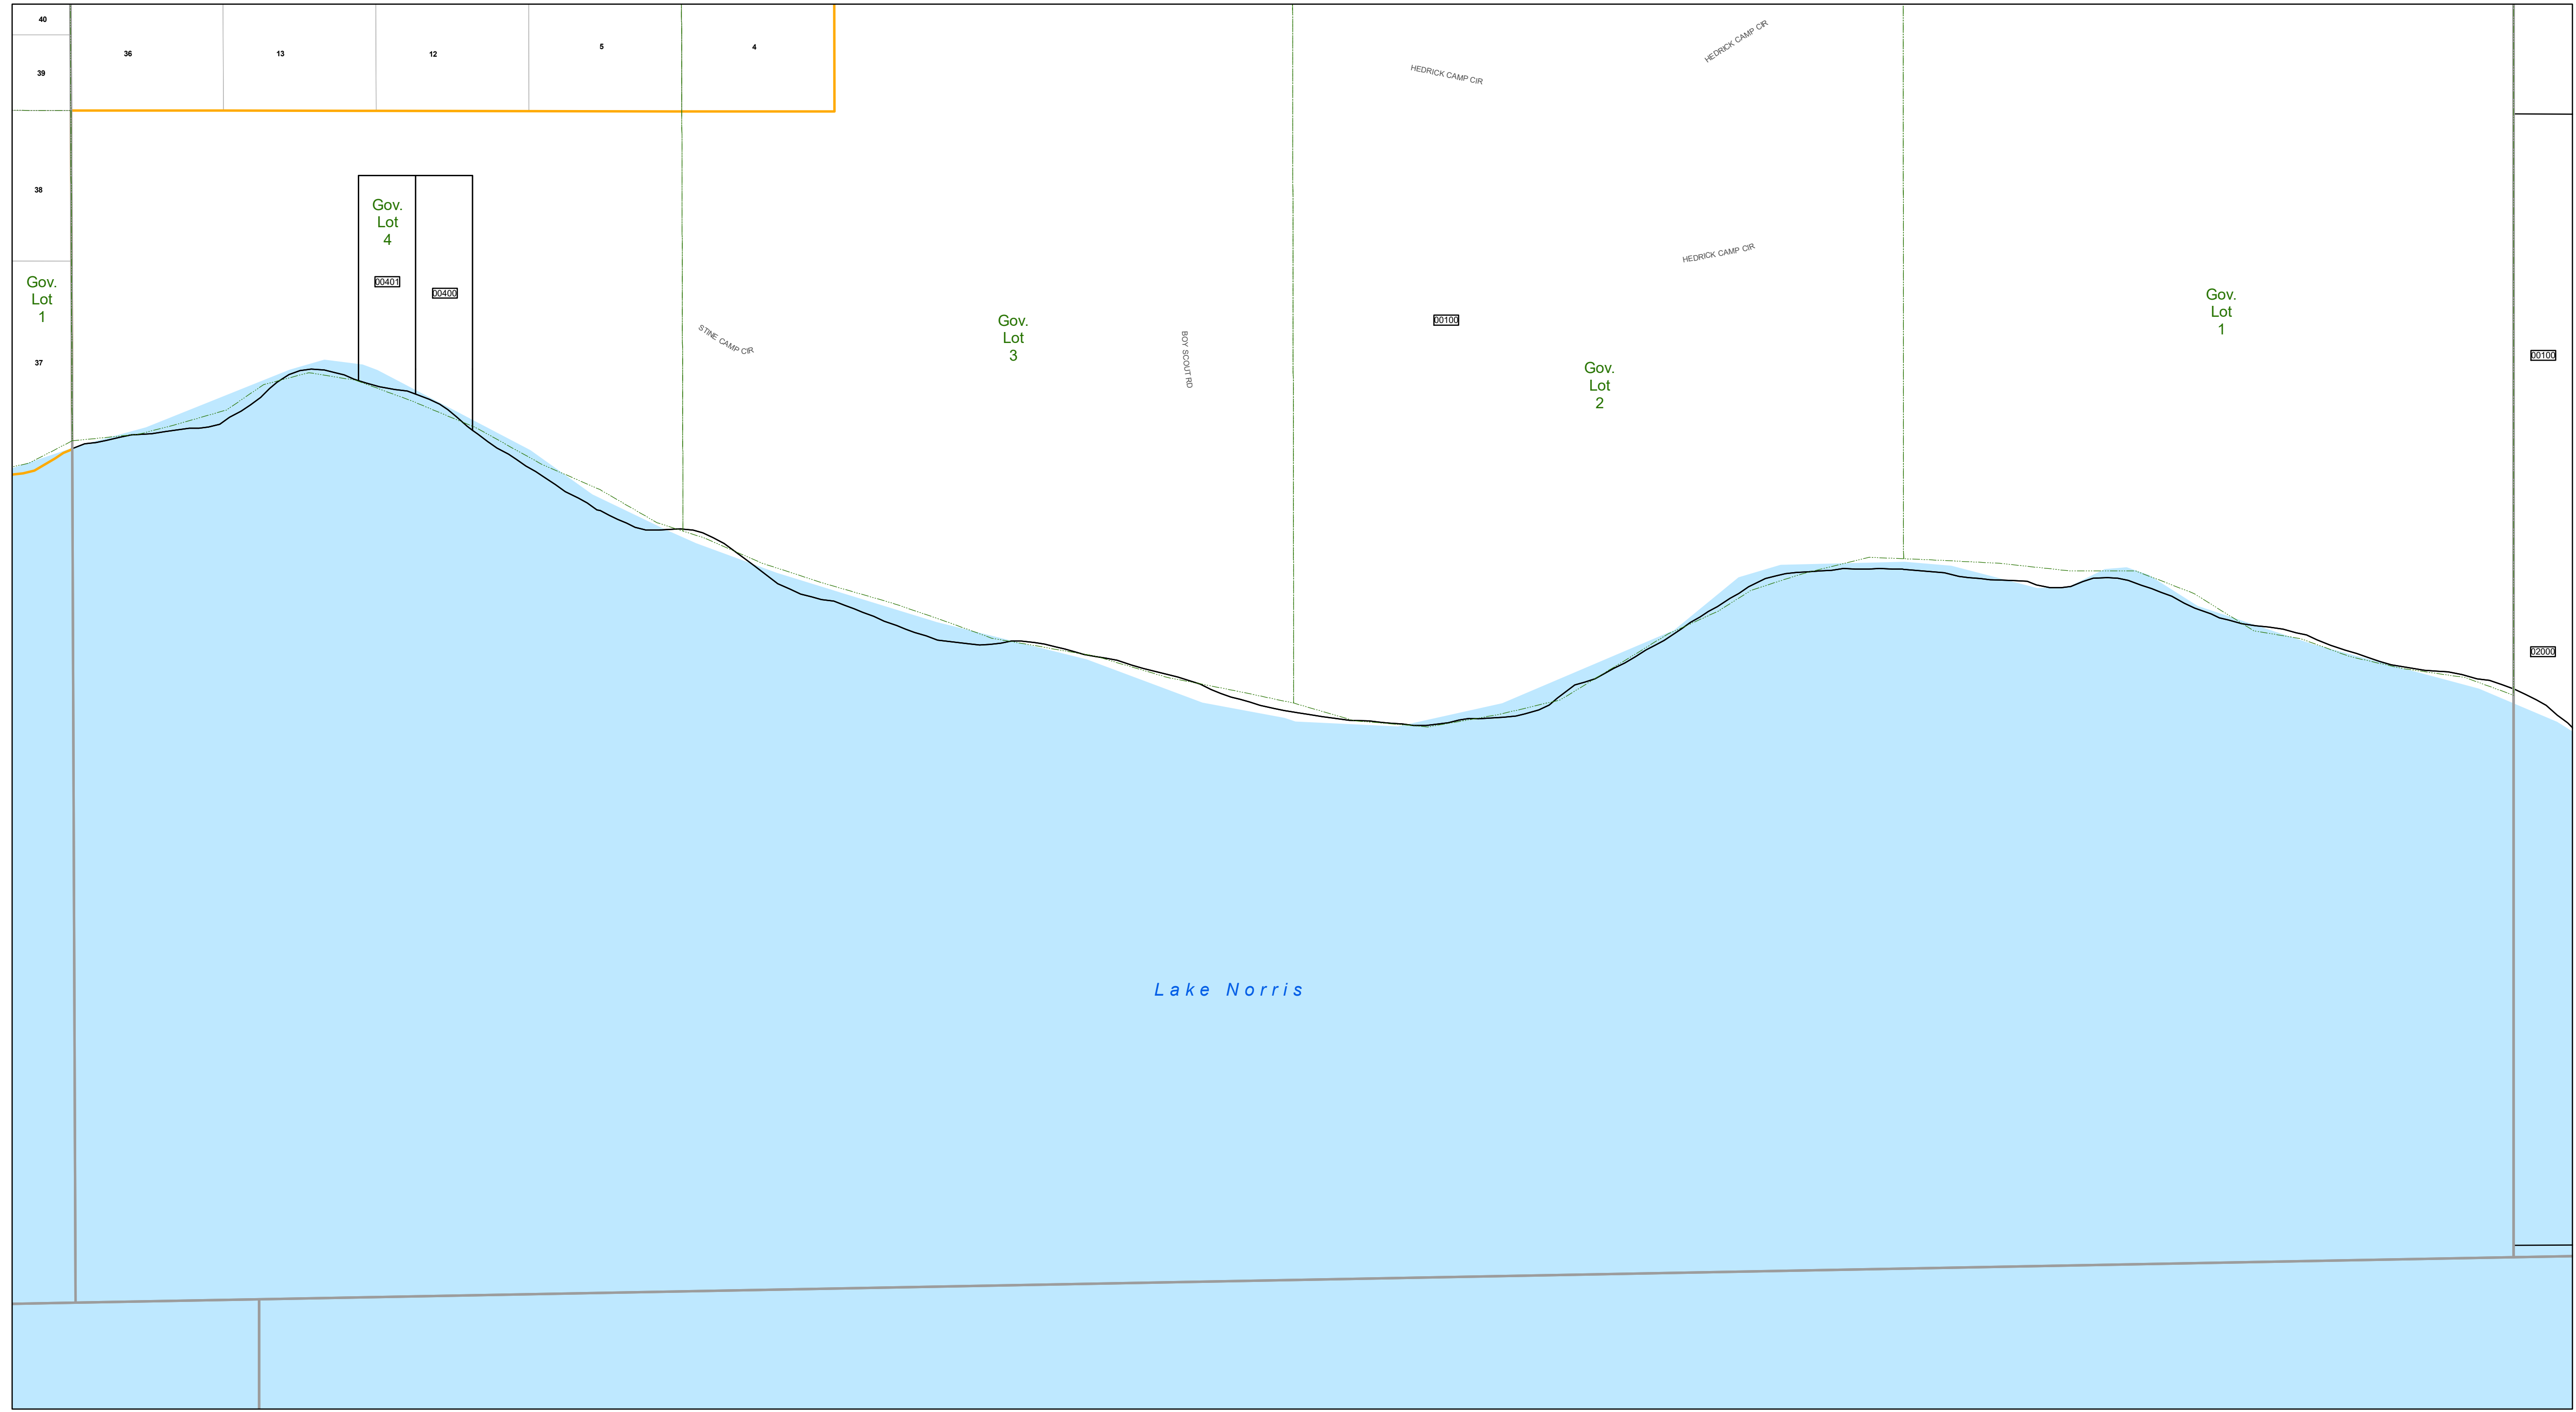

www.lakecopropappr.com
CAREY BAKER
LAKE COUNTY PROPERTY APPRAISER
320 W. MAIN STREET
TAVARES, FLORIDA 32778

ASSESSMENT MAP
LAKE COUNTY, FLORIDA

Date: 10/23/2020

Coordinate System: NAD 1983 HARN StatePlane Florida East FIPS 0901 Feet

T18-R28-Sec05 S1/2
Date: 10/23/2020