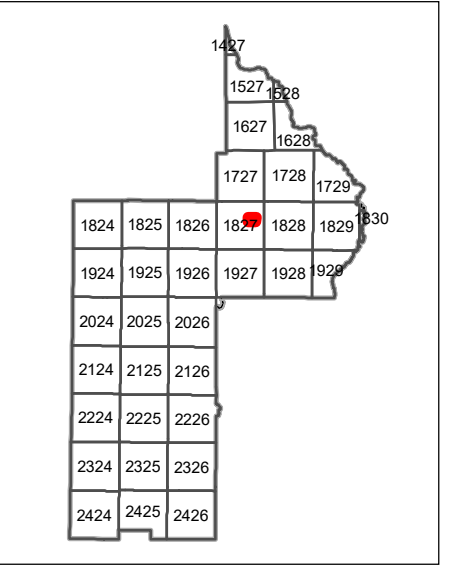

T18-R27-Sec14 N1/2
Date: 10/23/2020