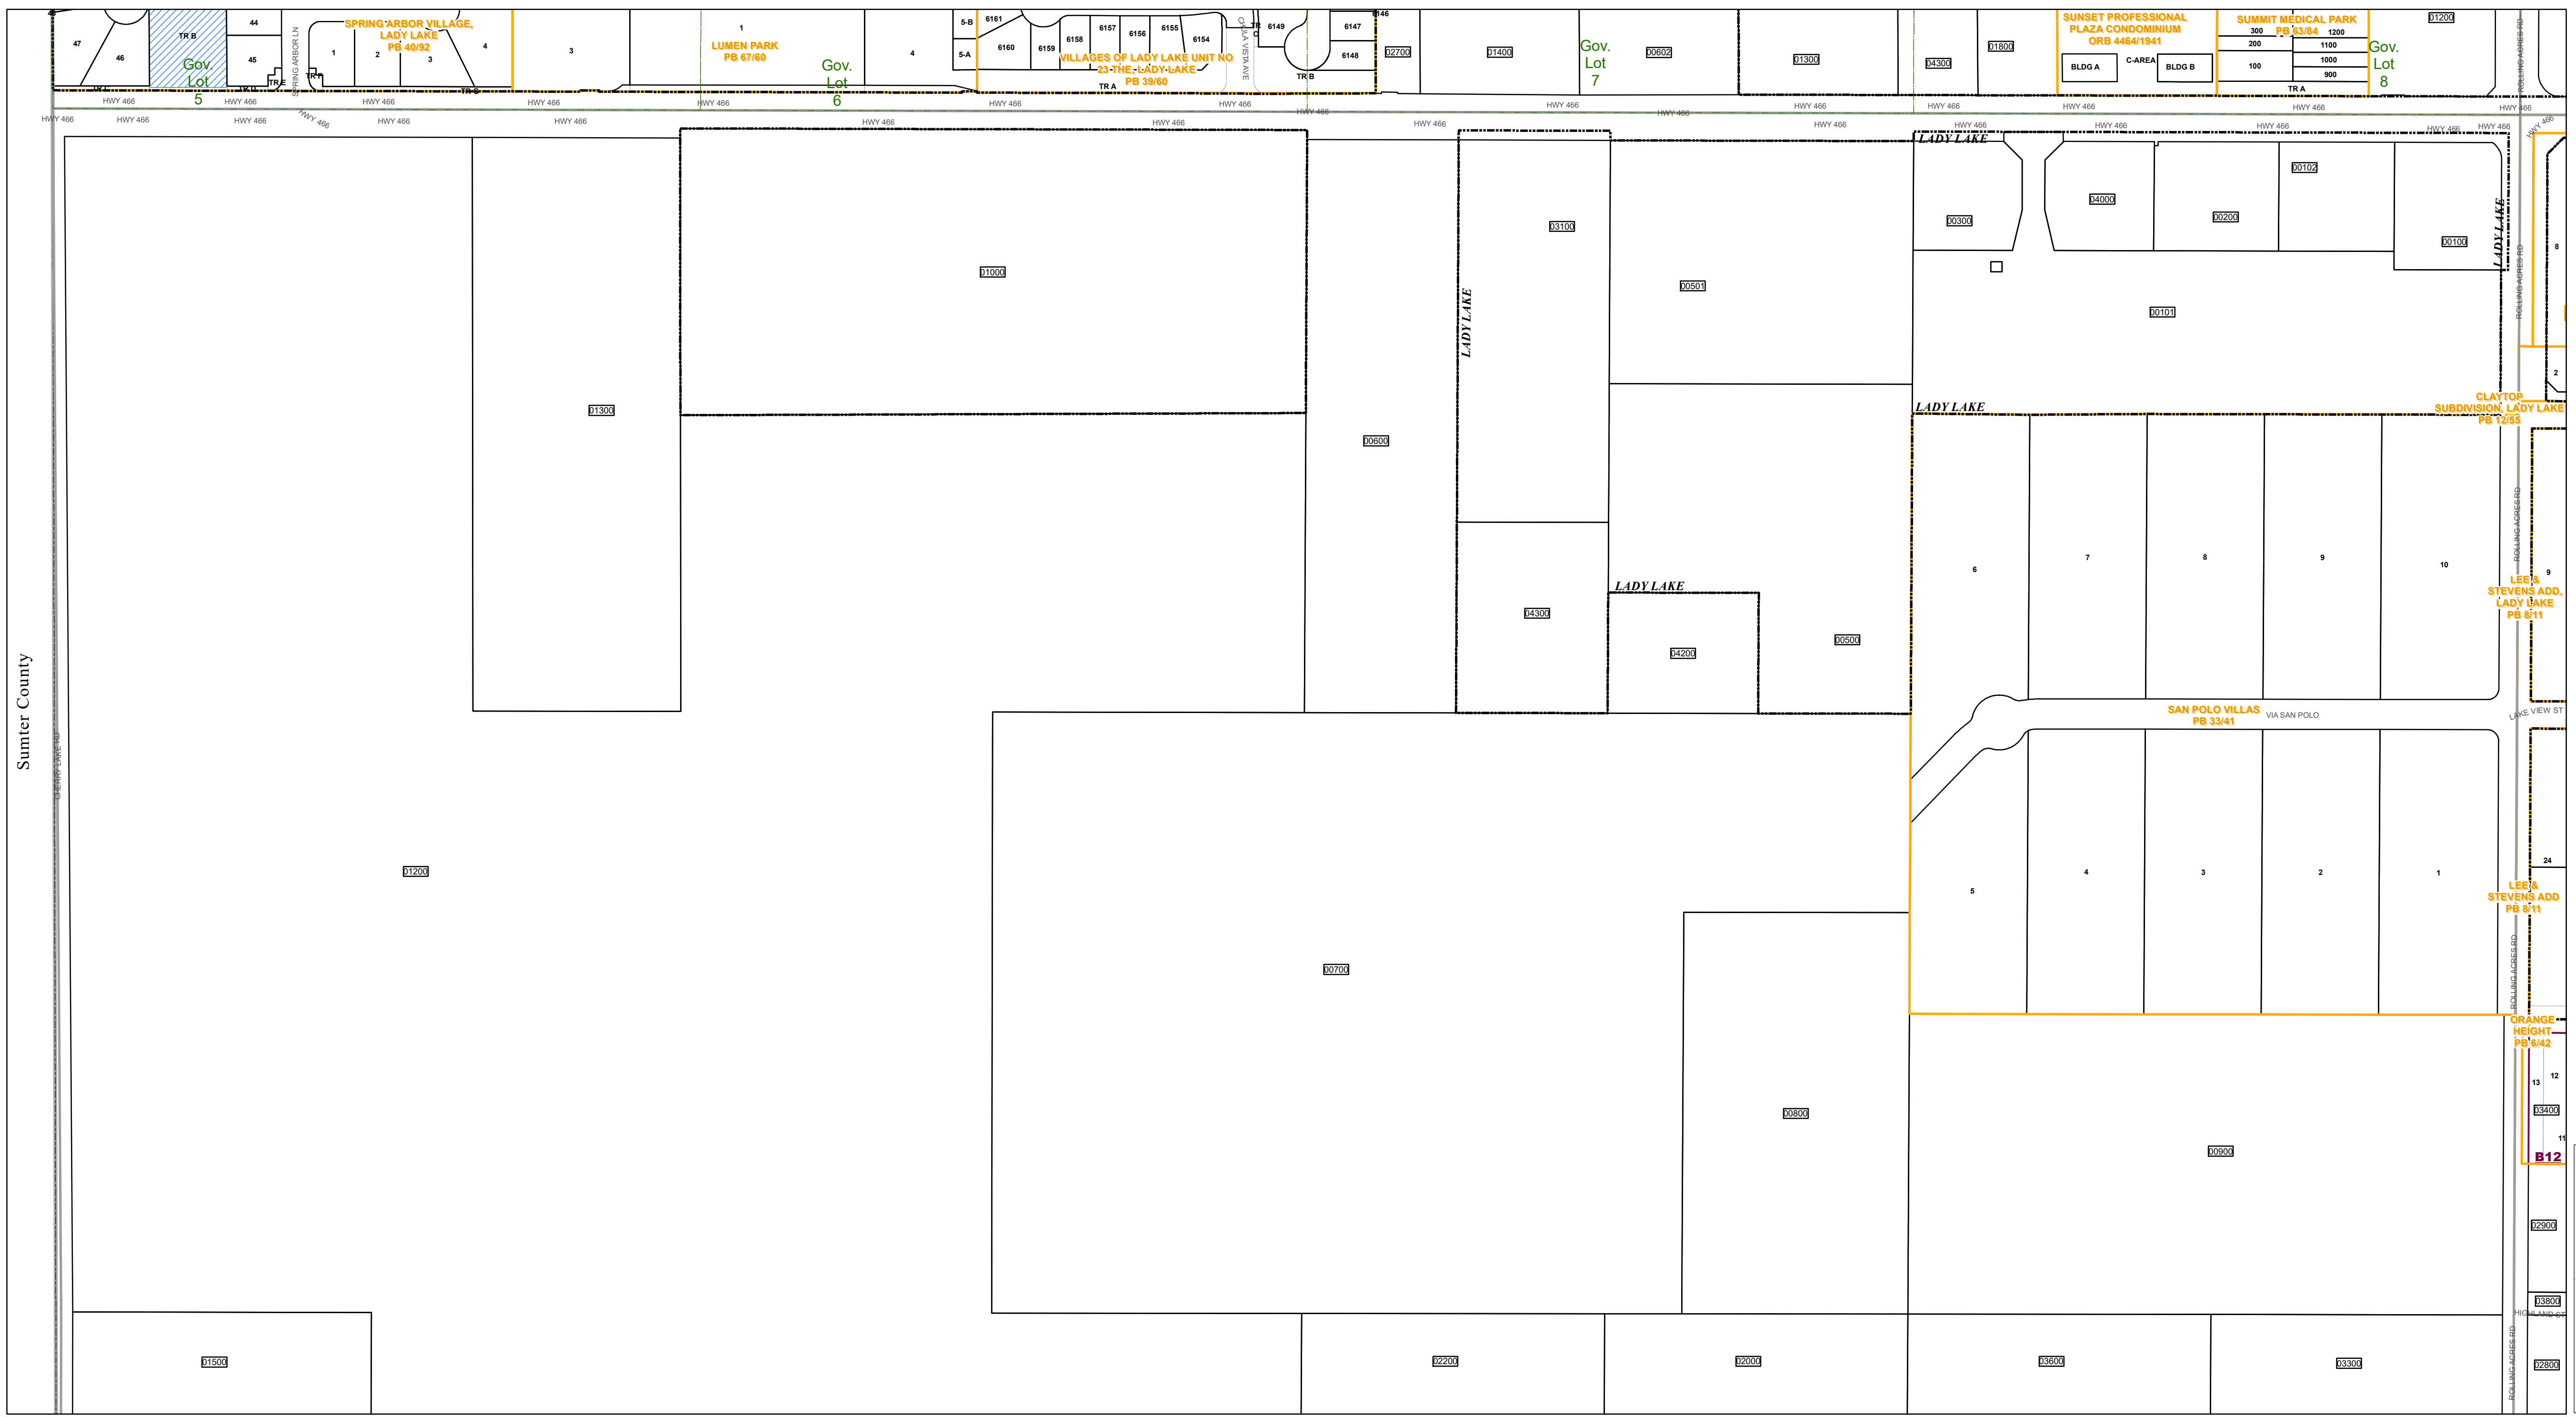

www.lakecopropappr.com
CAREY BAKER
LAKE COUNTY PROPERTY APPRAISER
320 W. MAIN STREET
TAVARES, FLORIDA 32778

Sumter County

Path: \\lakegov.bcclogis\Workgroups\PropertyAppraiser\TaxMaps\2021\TaxMap_HalfSection_Updated.mxd

ASSESSMENT MAP
LAKE COUNTY, FLORIDA
Coordinate System: NAD 1983 HARN StatePlane Florida East FIPS 0901 Feet

T18-R24-Sec19 N1/2
Date: 10/23/2020