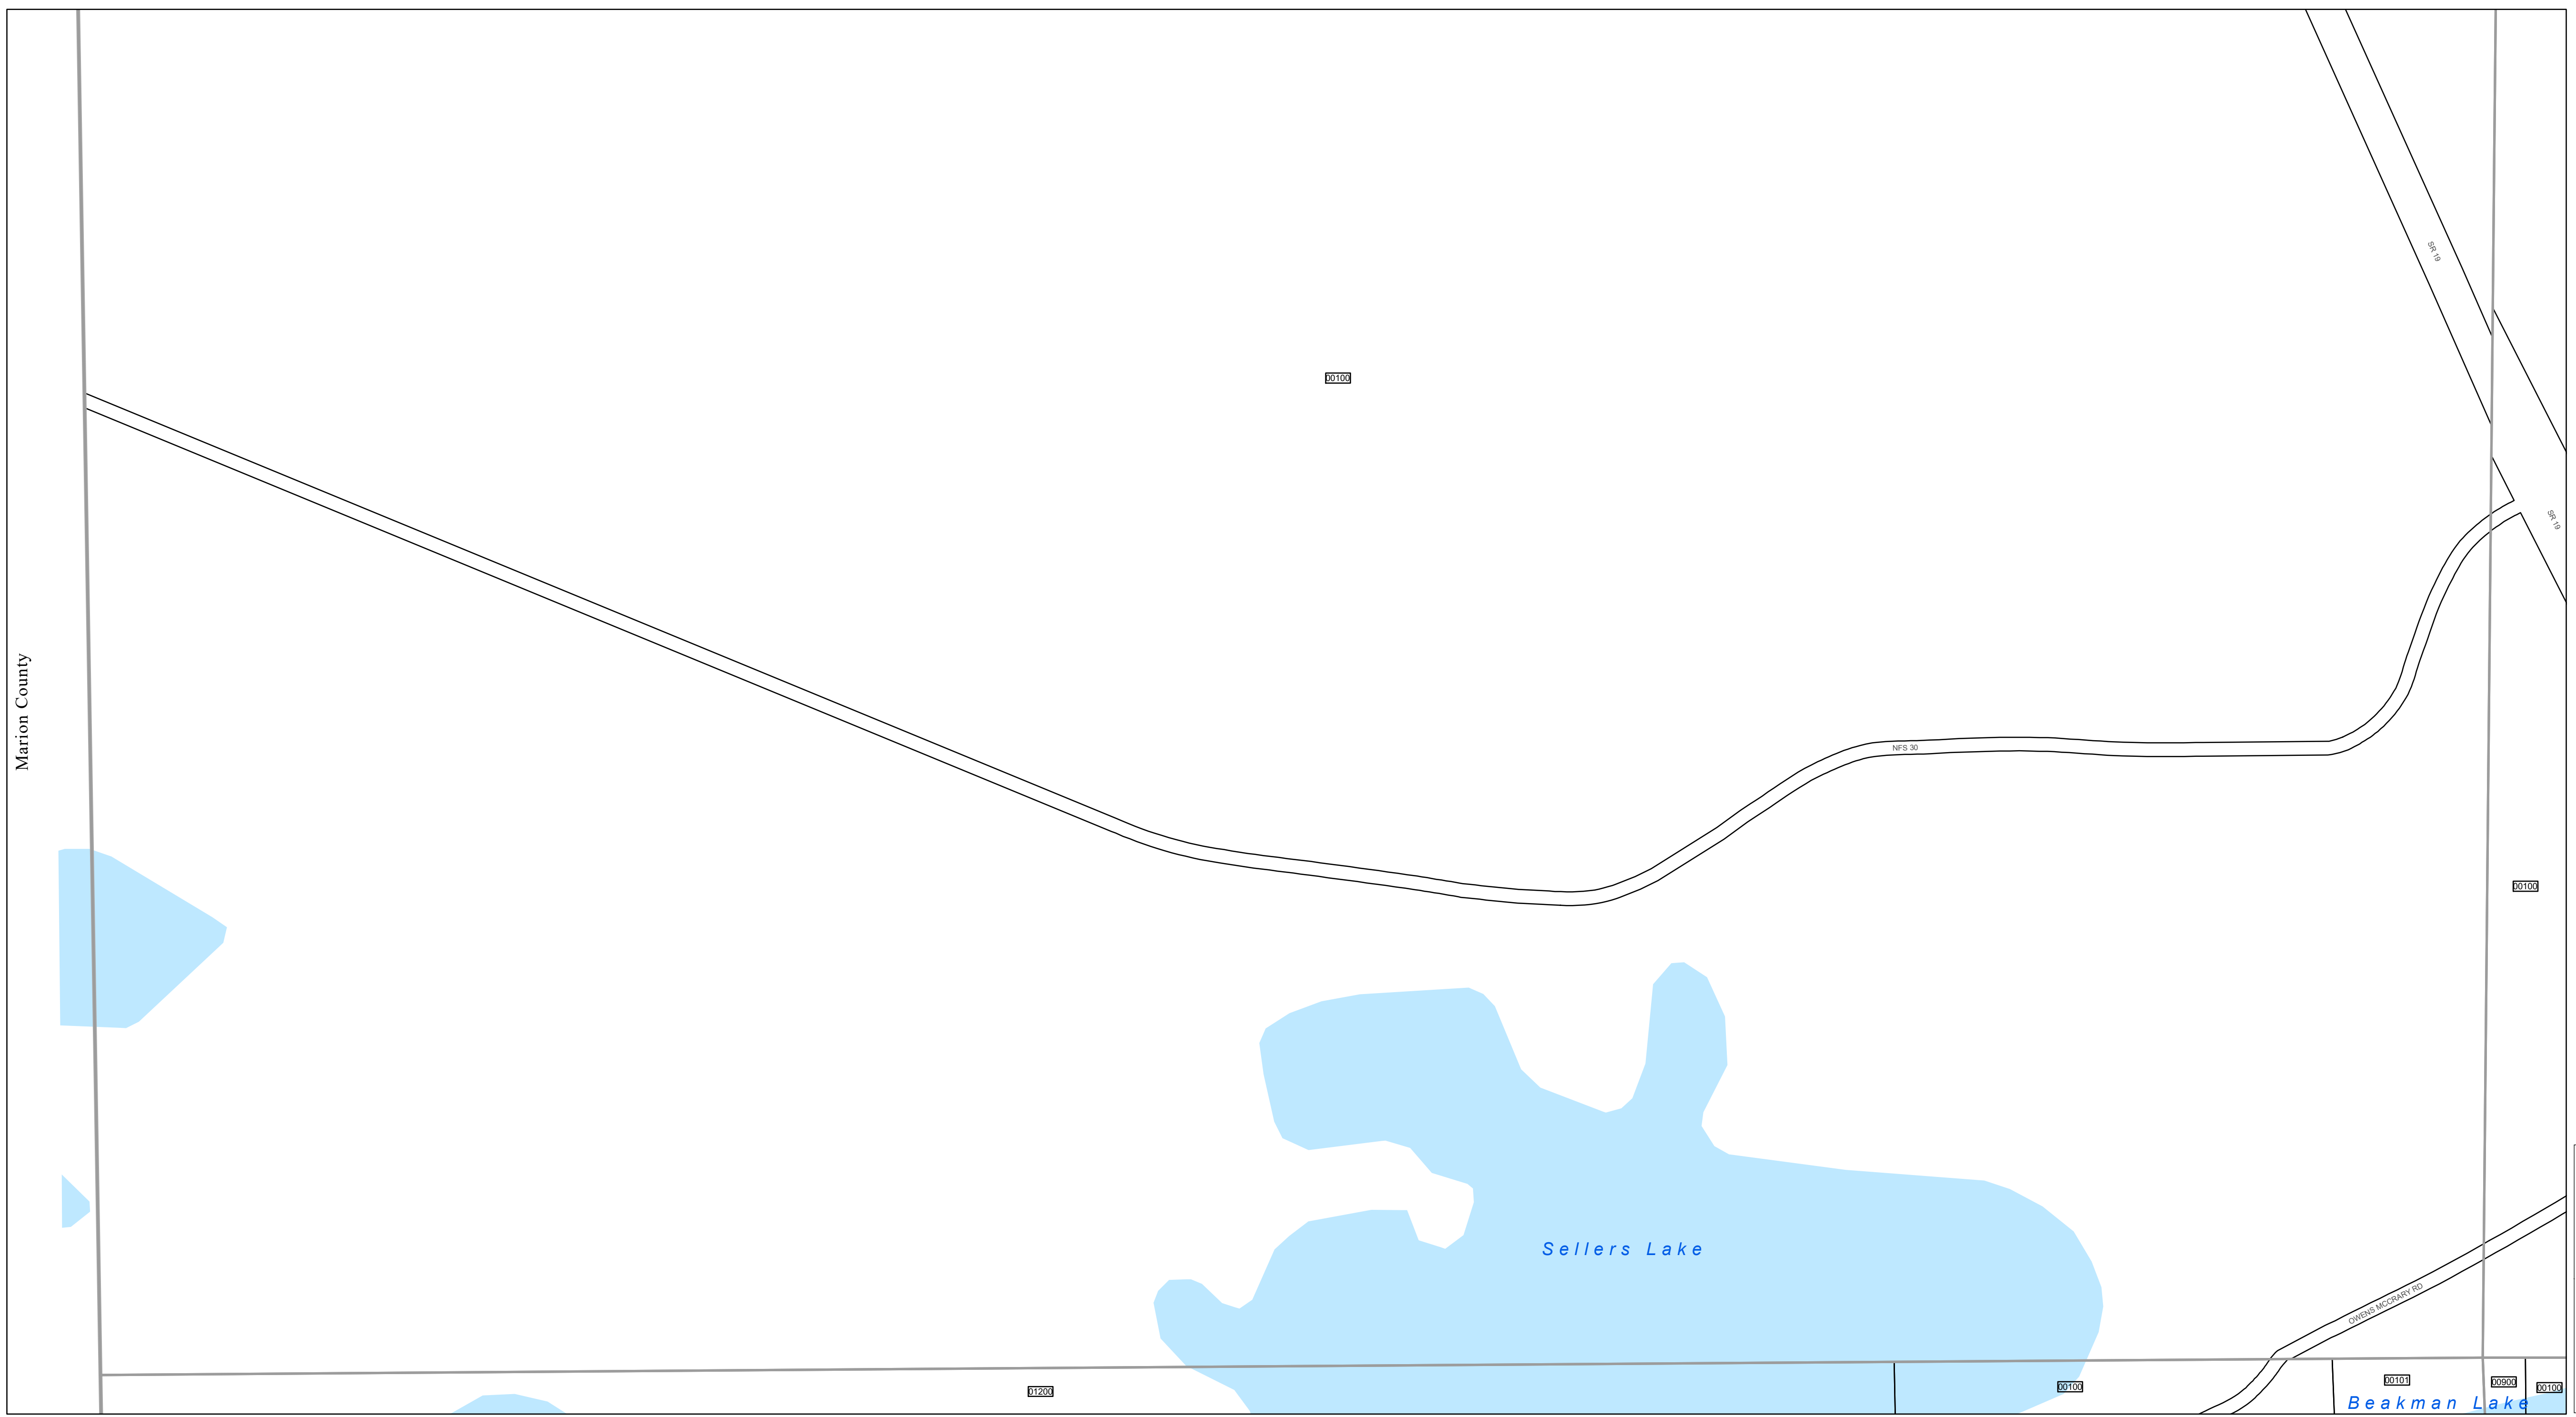

www.lakecopropappr.com
CAREY BAKER
LAKE COUNTY PROPERTY APPRAISER
320 W. MAIN STREET
TAVARES, FLORIDA 32778

Marion County

Path: \\lakegov.bcc\logis\Workgroups\PropertyAppraiser\TaxMaps\2021\TaxMap_HalfSection_Updated.mxd

ASSESSMENT MAP
LAKE COUNTY, FLORIDA
Coordinate System: NAD 1983 HARN StatePlane Florida East FIPS 0901 Feet

T16-R27-Sec06 S1/2
Date: 10/23/2020