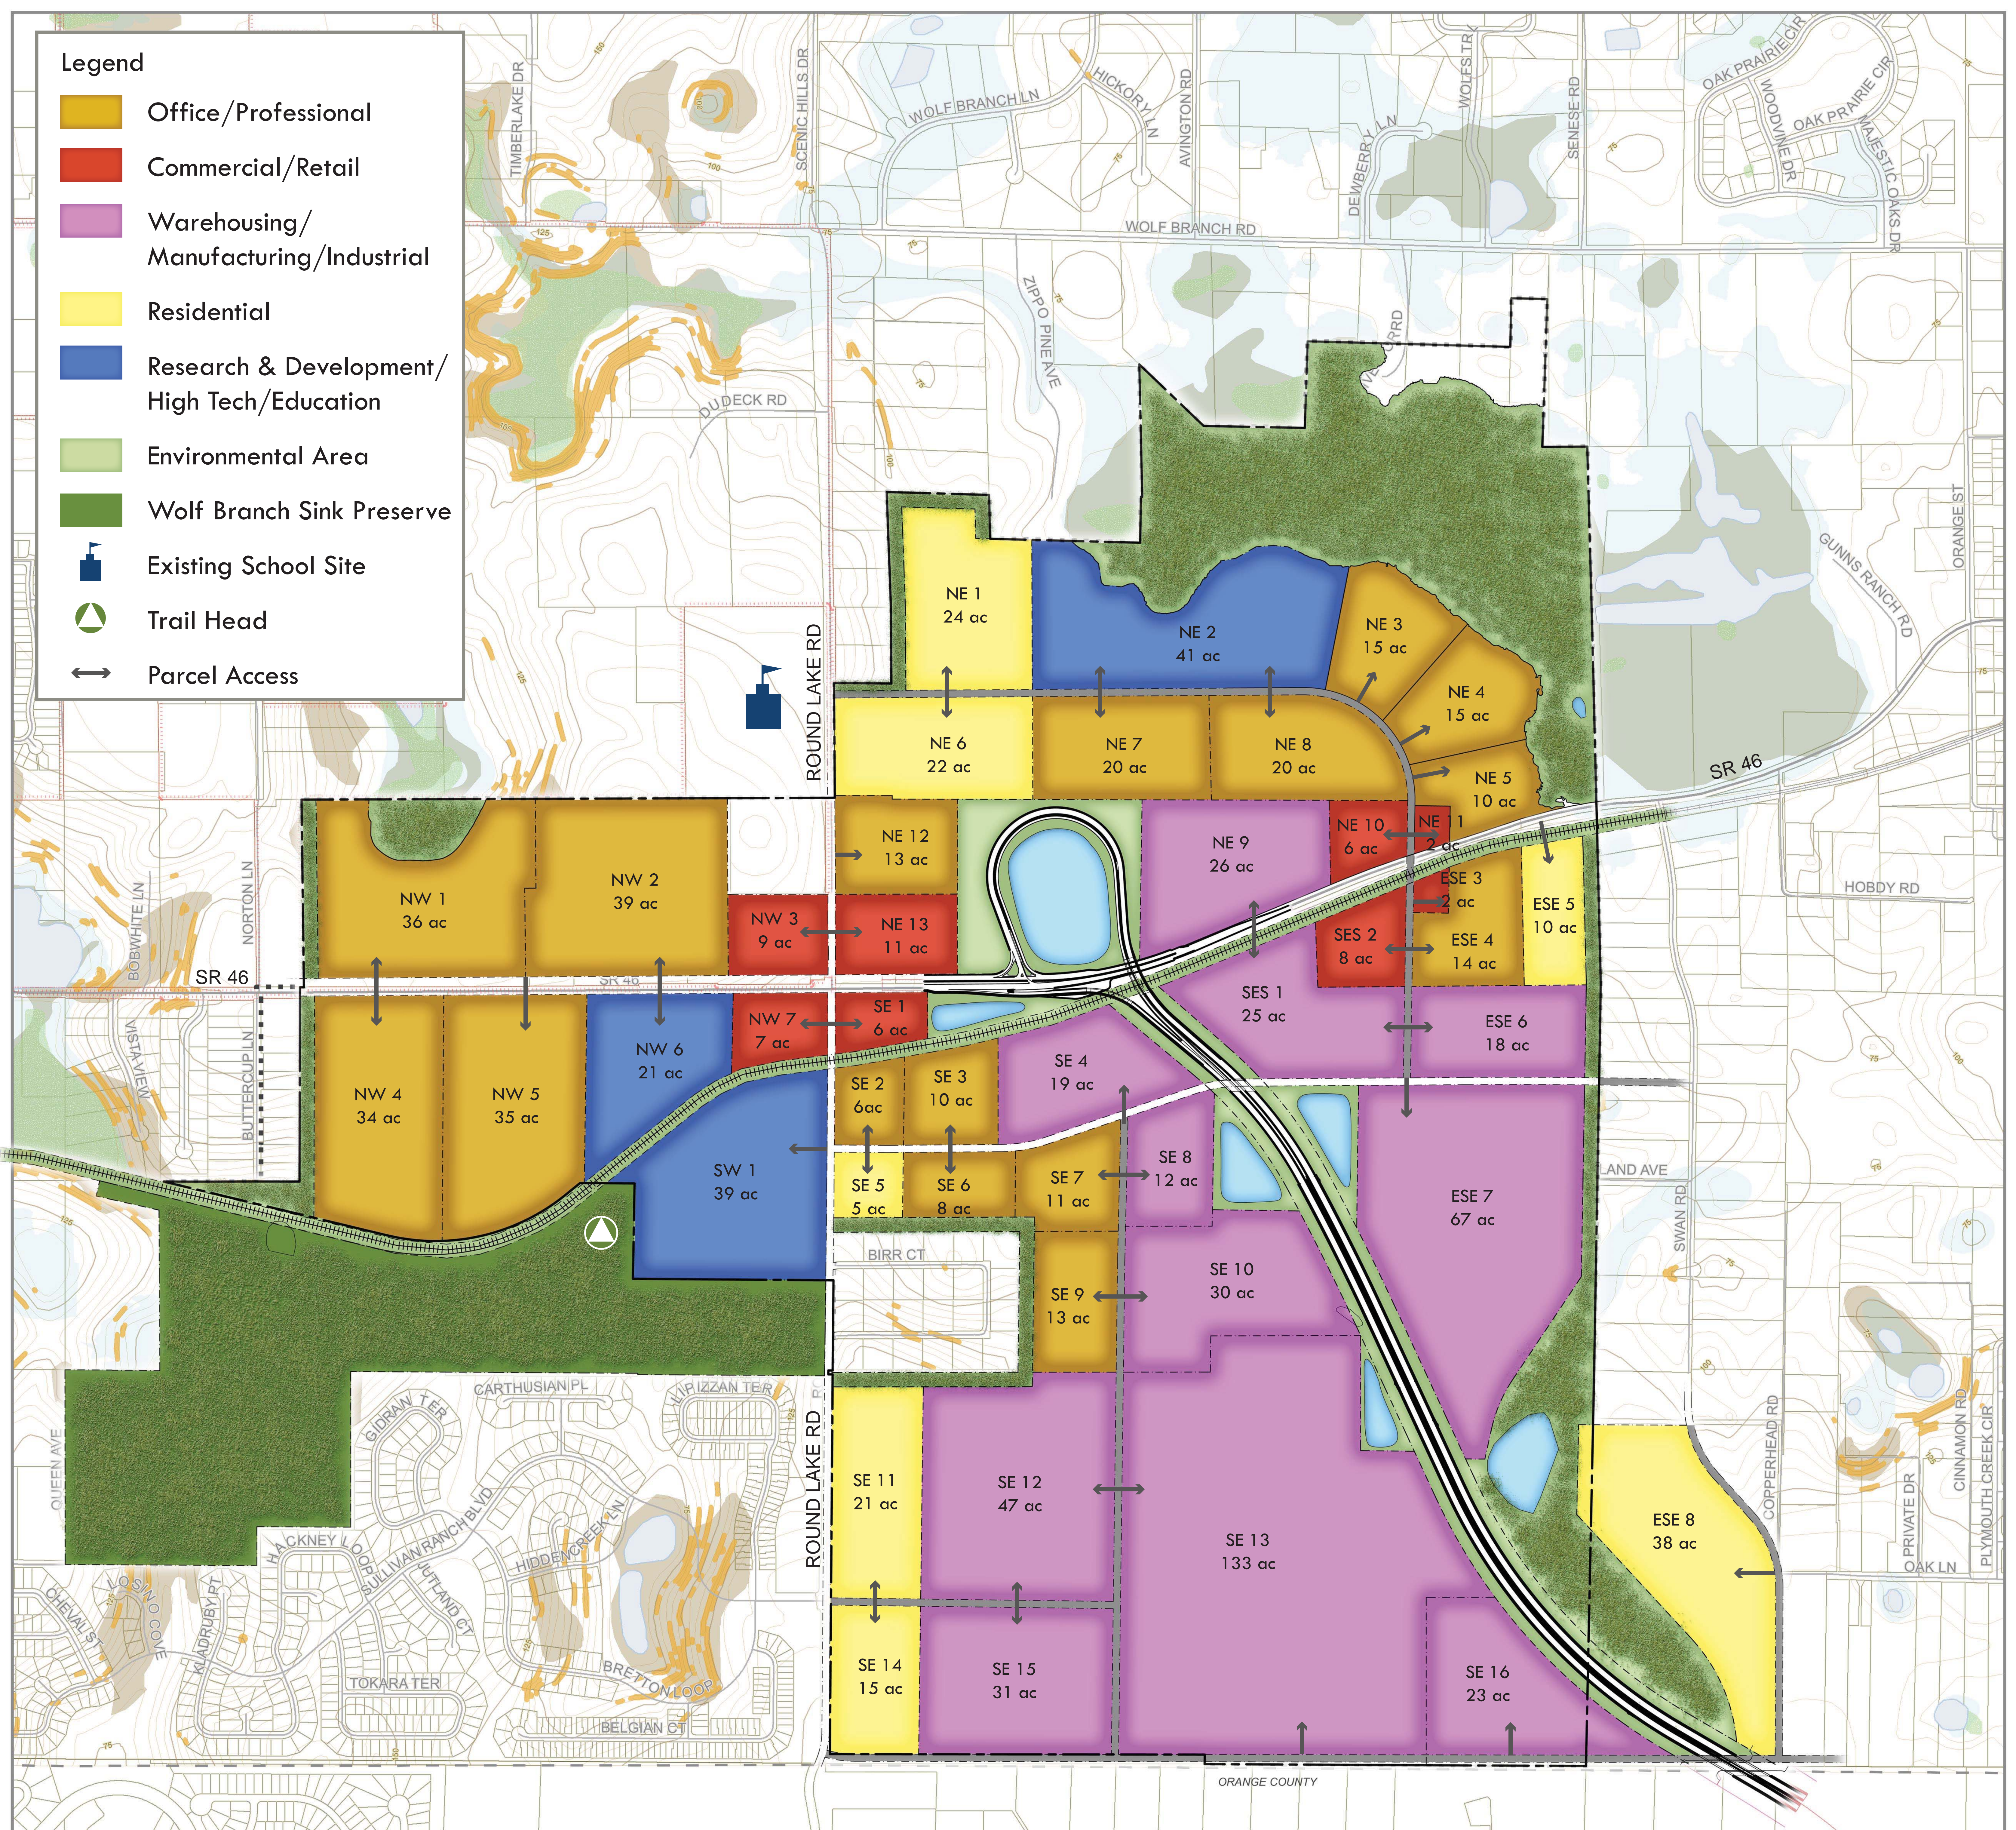

Legend

- Office/Professional
- Commercial/Retail
- Warehousing/
Manufacturing/Industrial
- Residential
- Research & Development/
High Tech/Education
- Environmental Area
- Wolf Branch Sink Preserve
- Existing School Site
- Trail Head
- Parcel Access

**Mount Dora Employment Center
Conceptual Master Plan
February 6, 2014**