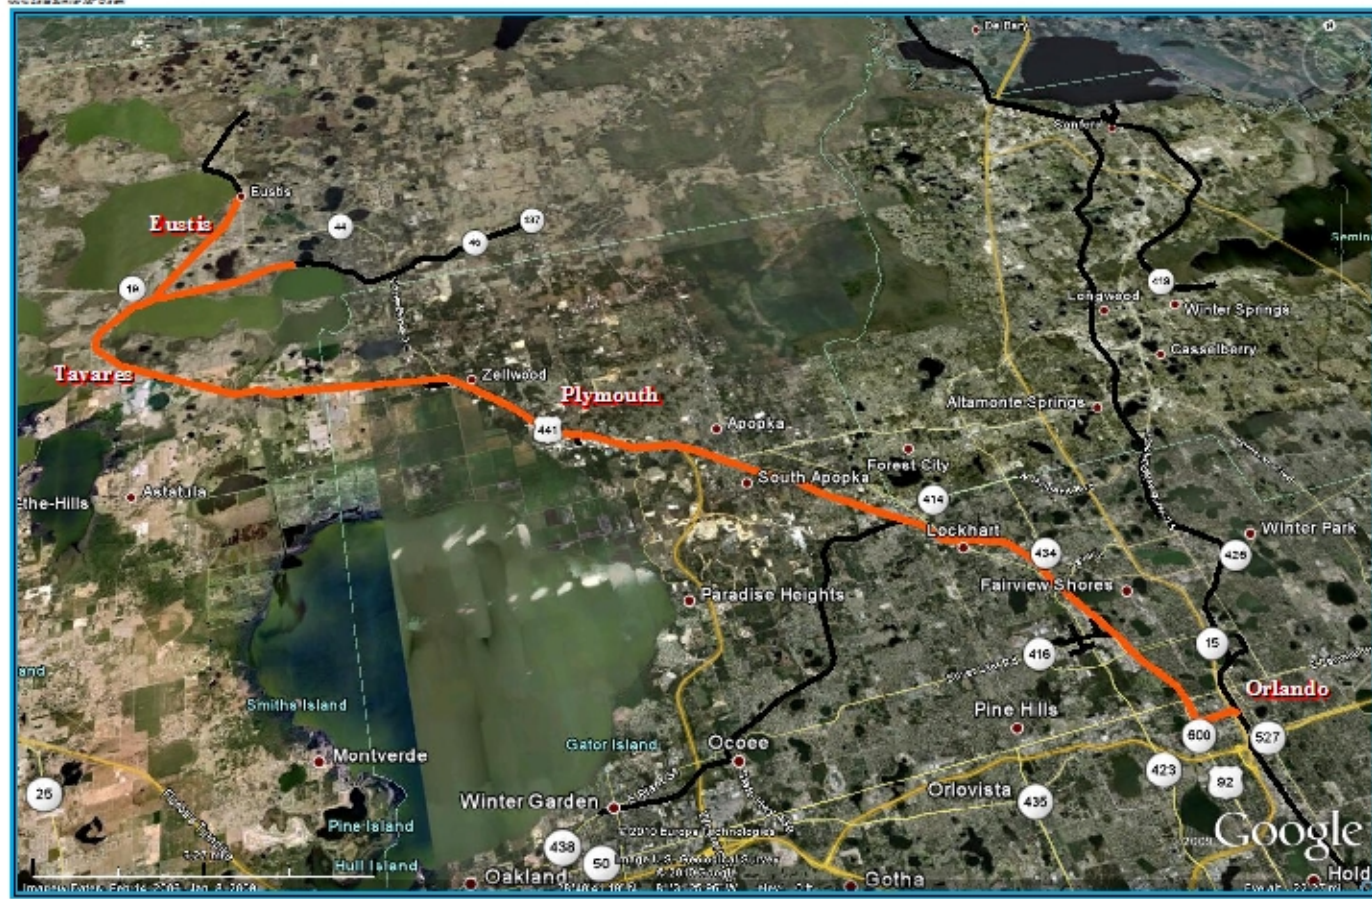

ORANGE BLOSSOM EXPRESS

- County Road
- State Road
- US Highway
- Interstate
- Turnpike
- Water Body
- Public Lands Managed by Federal Agency
- Public Lands Managed by State Agency
- Public Lands Managed by Local Agency

TRANSPORTATION PLANNING AREA SUMTER AND LAKE COUNTY, FLORIDA

- Amtrak Station
- Proposed Service Limits Orange Blossom Express
- Existing or Active Railroad
- County Delineation

L:\Lake-Sumter-MPO\GIS\Orange Blossom Express\Map\Map_01_11_17.mxd - 04/12/10 08:10:00 AM