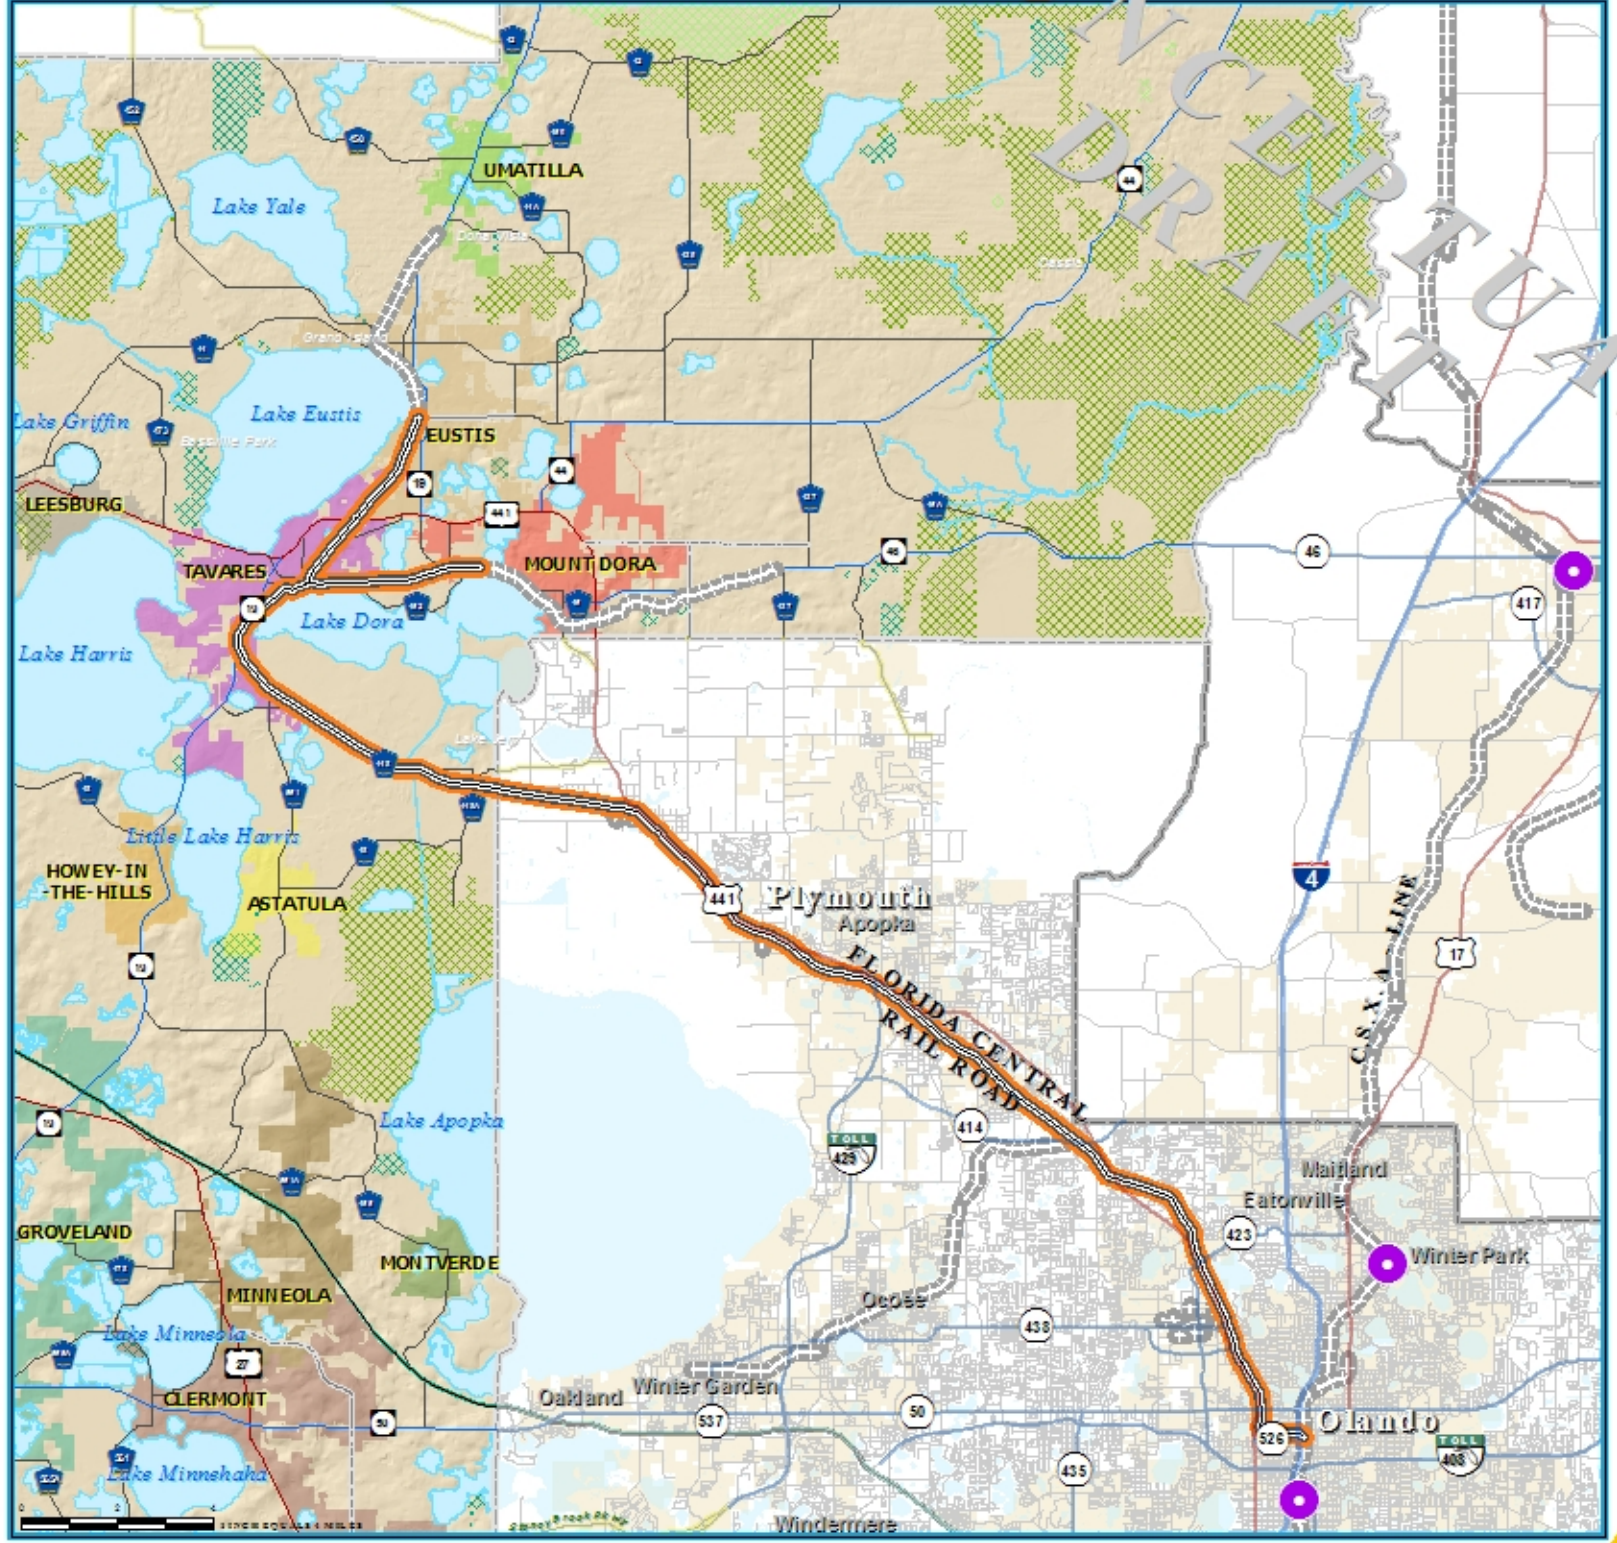

ORANGE BLOSSOM EXPRESS

- County Road
- State Road
- US Highway
- Interstate
- Turnpike
- Water Body
- Public Lands Managed by Federal Agency
- Public Lands Managed by State Agency
- Public Lands Managed by Local Agency

TRANSPORTATION PLANNING AREA SUMTER AND LAKE COUNTY, FLORIDA

- Amtrak Station
- Proposed Service Limits Orange Blossom Express
- Existing or Active Railroad
- County Delineation

L:\Lake-Sumter-MPO\GIS\Orange Blossom Express\Map\Map_01_11_17.mxd - 04/12/10 08:10:00 AM